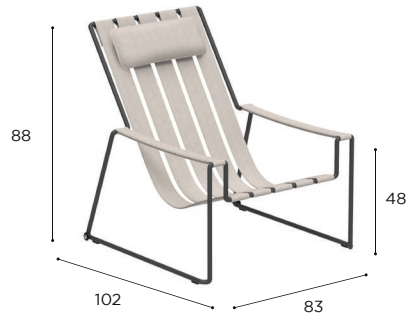

# STRAPPY SPECIFICATIONS

DINING CHAIR	
REF:	STP 55...
WEIGHT:	9,3 kg
INFO:	STACKABLE

LOW CHAIR	
REF:	STP 77...
WEIGHT:	12,5 kg
INFO:	STACKABLE

REFERENCE: STANDARD / LIMITED / ON REQUEST

	COATED STAINLESS STEEL				
	WR	PB	S	BR	A
	STP 55 WR...	STP 55 PB...	STP 55 S...	STP 55 BR...	STP 55 A...
	BACK- & ARMSTRAP UPHOLSTERY + BUTTONS				
	PIL STP 55 UPH...				
TEXT.	•				
CAT. A	•				
CAT. B	•				
CAT. C	•				
POLY.	•				
	CUSHION				
	PIL STP 55...				
CAT. A	•				
CAT. B	•				
CAT. C	•				
POLY.	•				

# STRAPPY SPECIFICATIONS

ROCKING CHAIR	
REF:	STP R...
WEIGHT:	16,3 kg
INFO:	HEADCUSHION INCLUDED

LOUNGER	
REF:	STP 195...
WEIGHT:	16,4 kg
INFO:	STACKABLE HEADCUSHION INCLUDED SMALL WHEELS

FOOTREST	
REF:	STP F...
WEIGHT:	7,8 kg