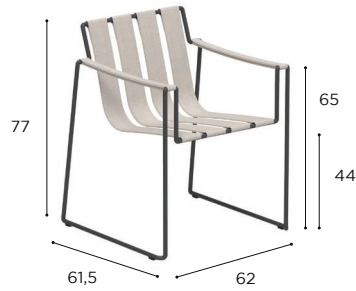

# STRAPPY SPECIFICATIONS

DINING CHAIR	
REF:	STP 55...
WEIGHT:	9,3 kg
INFO:	STACKABLE

LOW CHAIR	
REF:	STP 77...
WEIGHT:	12,5 kg
INFO:	STACKABLE

REFERENCE: STANDARD / LIMITED / ON REQUEST

	COATED STAINLESS STEEL				
	WR	PB	S	BR	A
	STP 55 WR...	STP 55 PB...	STP 55 S...	STP 55 BR...	STP 55 A...
	BACK- & ARMSTRAP UPHOLSTERY + BUTTONS				
	PIL STP 55 UPH...				
TEXT.	•				
CAT. A	•				
CAT. B	•				
CAT. C	•				
POLY.	•				
	CUSHION				
	PIL STP 55...				
CAT. A	•				
CAT. B	•				
CAT. C	•				
POLY.	•				

# STRAPPY SPECIFICATIONS

ROCKING CHAIR	
REF:	STP R...
WEIGHT:	16,3 kg
INFO:	HEADCUSHION INCLUDED

LOUNGER	
REF:	STP 195...
WEIGHT:	16,4 kg
INFO:	STACKABLE HEADCUSHION INCLUDED SMALL WHEELS

FOOTREST	
REF:	STP F...
WEIGHT:	7,8 kg