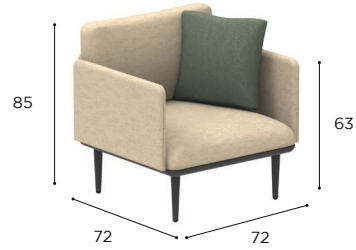

STYLETTO LOUNGE SPECIFICATIONS

ONE SEATER	
REF:	STYL 70...
INFO:	ASSEMBLING NEEDED

TWO SEATER	
REF:	STYL 140...
INFO:	ASSEMBLING NEEDED