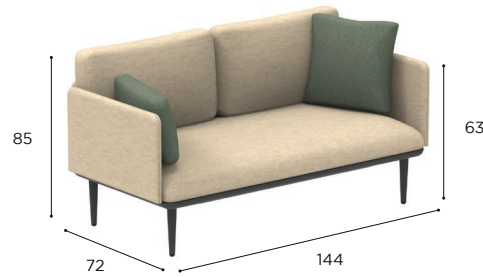

THREE SEATER	
REF:	STYL 210...
INFO:	ASSEMBLING NEEDED