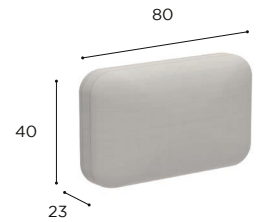

STYLETTO LOUNGE SPECIFICATIONS

REFERENCE: STANDARD / LIMITED / ON REQUEST

	COMFORT CUSHIONS						
	PIL BRH 5040PS... (SLIM)	PIL BRH 6540PS... (SLIM)	PIL BRH 7240PS... (SLIM)	PIL BRH 5040P...	PIL BRH 6540P...	PIL BRH 7240P...	PIL BRH 8040P...
STAND.	•	•	•	•	•	•	•
CAT. A	•	•	•	•	•	•	•
CAT. B	•	•	•	•	•	•	•
CAT. C	•	•	•	•	•	•	•