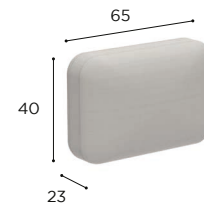

STYLETTO LOUNGE SPECIFICATIONS

REFERENCE: STANDARD / LIMITED / ON REQUEST

	COMFORT CUSHIONS						
	PIL BRH 5040PS... (SLIM)	PIL BRH 6540PS... (SLIM)	PIL BRH 7240PS... (SLIM)	PIL BRH 5040P...	PIL BRH 6540P...	PIL BRH 7240P...	PIL BRH 8040P...
STAND.	•	•	•	•	•	•	•
CAT. A	•	•	•	•	•	•	•
CAT. B	•	•	•	•	•	•	•
CAT. C	•	•	•	•	•	•	•