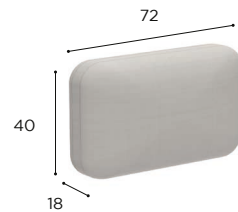

STYLETTO LOUNGE SPECIFICATIONS

REFERENCE: STANDARD / LIMITED / ON REQUEST

	COMFORT CUSHIONS						
	PIL BRH 5040PS... (SLIM)	PIL BRH 6540PS... (SLIM)	PIL BRH 7240PS... (SLIM)	PIL BRH 5040P...	PIL BRH 6540P...	PIL BRH 7240P...	PIL BRH 8040P...
STAND.	•	•	•	•	•	•	•
CAT. A	•	•	•	•	•	•	•
CAT. B	•	•	•	•	•	•	•
CAT. C	•	•	•	•	•	•	•