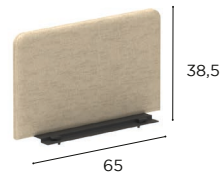

LOUNGE ELEMENT BACKREST	
REF:	STYL 64V...
WEIGHT:	4,2 kg
INFO:	ASSEMBLING NEEDED

LOUNGE ELEMENT BACKREST	
REF:	STYL 82V...
WEIGHT:	4,7 kg
INFO:	ASSEMBLING NEEDED