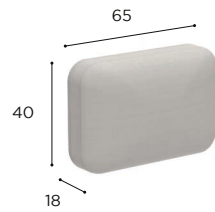

STYLETTO LOUNGE SPECIFICATIONS

REFERENCE: STANDARD / LIMITED / ON REQUEST

	COMFORT CUSHIONS						
	PIL BRH 5040PS... (SLIM)	PIL BRH 6540PS... (SLIM)	PIL BRH 7240PS... (SLIM)	PIL BRH 5040P...	PIL BRH 6540P...	PIL BRH 7240P...	PIL BRH 8040P...
STAND.	•	•	•	•	•	•	•
CAT. A	•	•	•	•	•	•	•
CAT. B	•	•	•	•	•	•	•
CAT. C	•	•	•	•	•	•	•