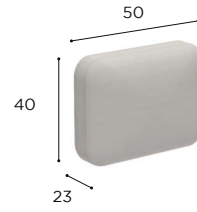

STYLETTO LOUNGE SPECIFICATIONS

REFERENCE: STANDARD / LIMITED / ON REQUEST

	COMFORT CUSHIONS						
	PIL BRH 5040PS... (SLIM)	PIL BRH 6540PS... (SLIM)	PIL BRH 7240PS... (SLIM)	PIL BRH 5040P...	PIL BRH 6540P...	PIL BRH 7240P...	PIL BRH 8040P...
STAND.	•	•	•	•	•	•	•
CAT. A	•	•	•	•	•	•	•
CAT. B	•	•	•	•	•	•	•
CAT. C	•	•	•	•	•	•	•