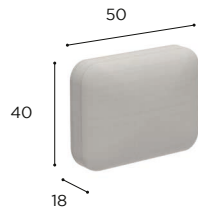

STYLETTO LOUNGE SPECIFICATIONS

REFERENCE: STANDARD / LIMITED / ON REQUEST

	COMFORT CUSHIONS						
	PIL BRH 5040PS... (SLIM)	PIL BRH 6540PS... (SLIM)	PIL BRH 7240PS... (SLIM)	PIL BRH 5040P...	PIL BRH 6540P...	PIL BRH 7240P...	PIL BRH 8040P...
STAND.	•	•	•	•	•	•	•
CAT. A	•	•	•	•	•	•	•
CAT. B	•	•	•	•	•	•	•
CAT. C	•	•	•	•	•	•	•