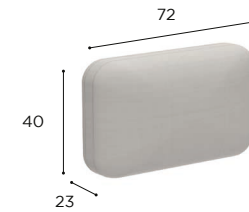

STYLETTO LOUNGE SPECIFICATIONS

REFERENCE: STANDARD / LIMITED / ON REQUEST

	COMFORT CUSHIONS						
	PIL BRH 5040PS... (SLIM)	PIL BRH 6540PS... (SLIM)	PIL BRH 7240PS... (SLIM)	PIL BRH 5040P...	PIL BRH 6540P...	PIL BRH 7240P...	PIL BRH 8040P...
STAND.	•	•	•	•	•	•	•
CAT. A	•	•	•	•	•	•	•
CAT. B	•	•	•	•	•	•	•
CAT. C	•	•	•	•	•	•	•