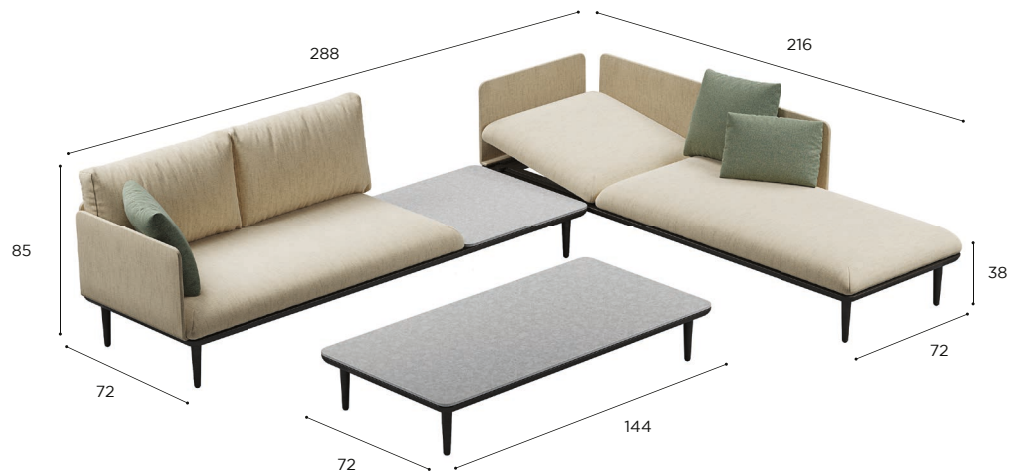

STYLETTO LOUNGE SPECIFICATIONS

SET 01	
REF:	STYL SET 01
INCLUDED:	
1 x	STYL 70T WA
1 x	STYL 140 BA
1 x	STYL 2109 BA
2 x	STYL 82 VA
6 x	STYL 64 VA
1 x	PIL STYL 140 SED
1 x	PIL STYL 2109 SED
2 x	PIL STYL 82V UPH
6 x	PIL STYL 64V UPH
3 x	PIL BRH 7240 P
2 x	PIL BRH 7240 PS
1 x	PIL BRH 6540 PS
1 x	STYL CONNECT SET A
PRICE FOR ANTHRACITE COATED ALUMINIUM FRAME, CAT. A UPHOLSTERY AND STANDARD CUSHIONS	
DECO CUSHIONS NOT INCLUDED!	

STYL SET 01

SET 10	
REF:	STYL SET 10
INCLUDED:	
1 x	STYL 140T CACL
1 x	STYL 1409 BA
1 x	STYL 0909TS BA
1 x	STYL 2109 BA
4 x	STYL 82V A
5 x	STYL 64V A
1 x	PIL STYL 1409 SED
1 x	PIL STYL 0909TS SED
1 x	PIL STYL 2109 SED
4 x	PIL STYL 82V UPH
5 x	PIL STYL 64V UPH
3 x	PIL BRH 8040P
5 x	PIL BRH 7240P
2 x	STYL CONNECT SET A
PRICE FOR ANTHRACITE COATED ALUMINIUM FRAME, CAT. A UPHOLSTERY AND STANDARD CUSHIONS	
DECO CUSHIONS NOT INCLUDED!	

SET 03	
REF:	STYL SET 03
INCLUDED:	
1 x	STYL 70 CERAMCL
1 x	STYL 140T CACL
1 x	STYL 210 BA
1 x	STYL 210 PBA
6 x	STYL 64 VA
2 x	PIL STYL 140 SED
1 x	PIL STYL 70 SED
6 x	PIL STYL 64V UPH
2 x	PIL BRH 7240 PS
1 x	STYL CONNECT SET A
PRICE FOR ANTHRACITE COATED ALUMINIUM FRAME, CAT. A UPHOLSTERY AND STANDARD CUSHIONS	
DECO CUSHIONS NOT INCLUDED!	

STYL SET 03