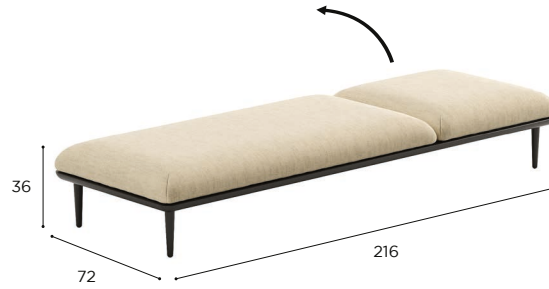

COATED ALUMINIUM				
WR	PB	S	BR	A
STYL 0909TS BWR	STYL 0909TS BPB	STYL 0909TS BS	STYL 0909TS BBR	STYL 0909TS BA
•	•	•	•	•
SEAT CUSHIONS				
PIL STYL 0909TS SED...				
STAND.	•			
CAT. A	•			
CAT. B	•			
CAT. C	•			

# STYLETTO LOUNGE SPECIFICATIONS

LOUNGE ELEMENT BASE	
REF:	STYL 210...
WEIGHT:	26,1 kg
INFO:	ASSEMBLING NEEDED

LOUNGE ELEMENT BASE	
REF:	STYL 2109B...
WEIGHT:	23,7 kg
INFO:	ASSEMBLING NEEDED

LOUNGE ELEMENT RECLINABLE BASE	
REF:	STYL 210P...
WEIGHT:	28 kg
INFO:	ASSEMBLING NEEDED