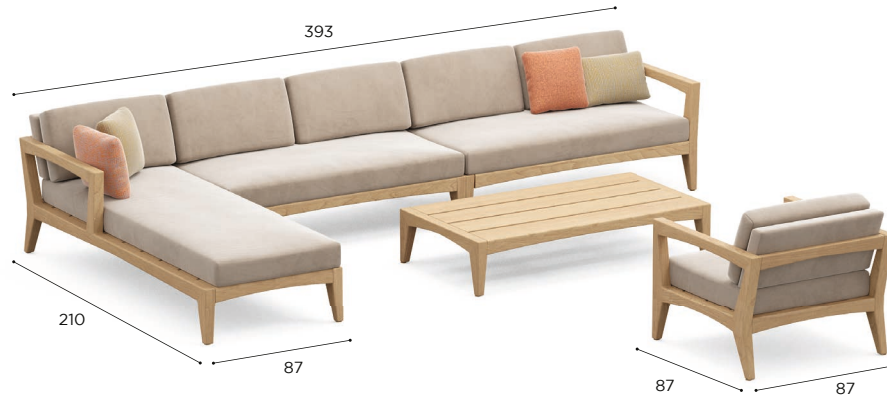

ZENHIT LOUNGE SETS

SET 01	
REF:	ZNTL SET 01
INCLUDED:	
1 x	ZNTL 160L
1 x	ZNTL 160Z
1 x	ZNTL DBR
1 x	ZNTL 150T
1 x	ZNTL 100
2 x	PIL ZNTL 160... (5pcs)
1 x	PIL ZNTL DB... (3pcs)
1 x	PIL ZNTL 100 (3pcs)
PRICE FOR STANDARD CUSHIONS	

ZNTL SET 01