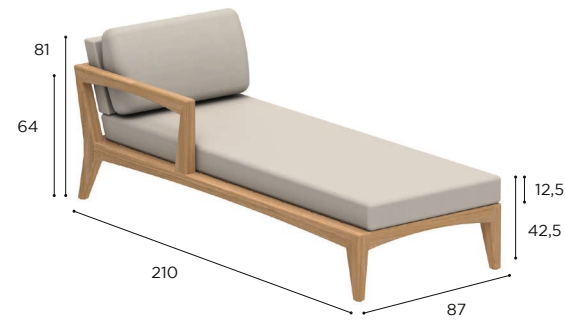

TEAK
	W
	ZNTL DBR
	•
	CUSHIONS
	PIL ZNTL DB... (3pcs)
STAND.	•
CAT. A	•
CAT. B	•
CAT. C	•