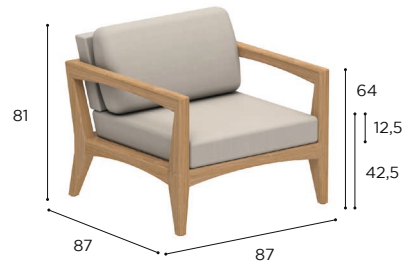

ZENHIT LOUNGE SPECIFICATIONS

ONE SEATER	
REF:	ZNTL 100...
WEIGHT:	22,9 kg

	TEAK
	W
	ZNTL 100
	•
	CUSHIONS
	PIL ZNTL 100... (3pcs)
STAND.	•
CAT. A	•
CAT. B	•
CAT. C	•

FOOTREST / SIDE TABLE	
REF:	ZNTL 75T...
WEIGHT:	15,1 kg

	TEAK
	W
	ZNTL 75T
	•
	CUSHIONS
	PIL ZNTL 75T... (1pc)
STAND.	•
CAT. A	•
CAT. B	•
CAT. C	•

LOUNGE CORNER	
REF:	ZNTL 80C...
WEIGHT:	20,3 kg

	TEAK
	W
	ZNTL 80C
	•
	CUSHIONS
	PIL ZNTL 80C... (5pcs)
STAND.	•
CAT. A	•
CAT. B	•
CAT. C	•