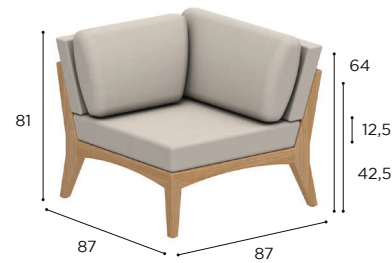

ZENHIT LOUNGE SPECIFICATIONS

ONE SEATER	
REF:	ZNTL 100...
WEIGHT:	22,9 kg

	TEAK
	W
	ZNTL 100
	•
	CUSHIONS
	PIL ZNTL 100... (3pcs)
STAND.	•
CAT. A	•
CAT. B	•
CAT. C	•

FOOTREST / SIDE TABLE	
REF:	ZNTL 75T...
WEIGHT:	15,1 kg

	TEAK
	W
	ZNTL 75T
	•
	CUSHIONS
	PIL ZNTL 75T... (1pc)
STAND.	•
CAT. A	•
CAT. B	•
CAT. C	•

LOUNGE CORNER	
REF:	ZNTL 80C...
WEIGHT:	20,3 kg

	TEAK
	W
	ZNTL 80C
	•
	CUSHIONS
	PIL ZNTL 80C... (5pcs)
STAND.	•
CAT. A	•
CAT. B	•
CAT. C	•

LOUNGE TABLE	
REF:	ZNTL 150T...
WEIGHT:	24,3 kg

	TEAK
	W
	ZNTL 150T
	•

ZENHIT LOUNGE SPECIFICATIONS

REFERENCE: STANDARD / LIMITED / ON REQUEST

TWO SEATER	
REF:	ZNTL 160Z...
WEIGHT:	27,5 kg

TWO SEATER RIGHT	
REF:	ZNTL 160R...
WEIGHT:	31 kg