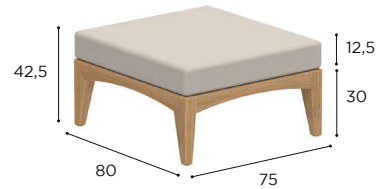

ZENHIT LOUNGE SPECIFICATIONS

ONE SEATER	
REF:	ZNTL 100...
WEIGHT:	22,9 kg

	TEAK
	W
	ZNTL 100
	•
	CUSHIONS
	PIL ZNTL 100... (3pcs)
STAND.	•
CAT. A	•
CAT. B	•
CAT. C	•

FOOTREST / SIDE TABLE	
REF:	ZNTL 75T...
WEIGHT:	15,1 kg