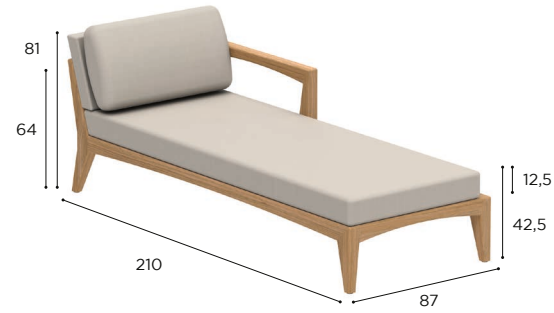

	TEAK
	W
	ZNTL 240L
	•
	CUSHIONS
	PIL ZNTL 240... (7pcs)
STAND.	•
CAT. A	•
CAT. B	•
CAT. C	•
	3x PIL ZNTL 100... (9pcs)
STAND.	•
CAT. A	•
CAT. B	•
CAT. C	•

THREE SEATER	
REF:	ZNTL 240
WEIGHT:	54 kg

	TEAK
	W
	ZNTL 240
	•
	CUSHIONS
	PIL ZNTL 240... (7pcs)
STAND.	•
CAT. A	•
CAT. B	•
CAT. C	•
	3x PIL ZNTL 100... (9pcs)
STAND.	•
CAT. A	•
CAT. B	•
CAT. C	•

ZENHIT LOUNGE SPECIFICATIONS

REFERENCE: STANDARD / LIMITED / ON REQUEST

DAYBED LEFT	
REF:	ZNTL DBL...
WEIGHT:	40 kg

	TEAK
	W
	ZNTL DBL
	•
	CUSHIONS
	PIL ZNTL DB... (3pcs)
STAND.	•
CAT. A	•
CAT. B	•
CAT. C	•