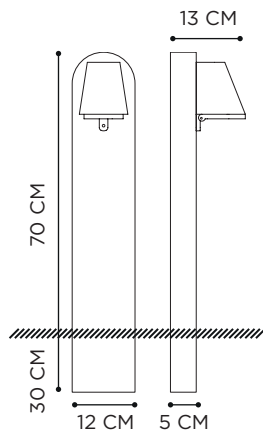

BEAMY

TEAK

ANTIQUE ZINC

ANTIQUE BRASS

WEATHERED BRASS

POWDER COATED ALUMINIUM: ANTHRACITE/WHITE

REFERENCE	DESCRIPTION	LIGHTBULB SOCKET	WATT	INPUT	IP	EEC
BMY100230AZ	 ANTIQUE ZINC	GU10 - LED FLAT OPTIC (NOT INCLUDED)	5 W	230V	44	A-G 
BMY100230AB	 ANTIQUE BRASS	GU10 - LED FLAT OPTIC (NOT INCLUDED)	5 W	230V	44	A-G 
BMY100230WB	 WEATHERED BRASS	GU10 - LED FLAT OPTIC (NOT INCLUDED)	5 W	230V	44	A-G 
BMY100230A	 ANTHRACITE	GU10 - LED FLAT OPTIC (NOT INCLUDED)	5 W	230V	44	A-G 
BMY100230WR	 WHITE	GU10 - LED FLAT OPTIC (NOT INCLUDED)	5 W	230V	44	A-G 