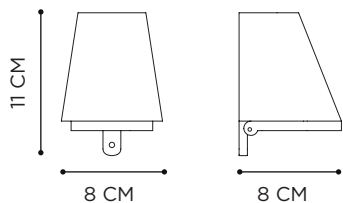

BEAMY WALL

ANTIQUE ZINC

ANTIQUE BRASS

WEATHERED BRASS

POWDER COATED ALUMINIUM: ANTHRACITE/WHITE

REFERENCE	DESCRIPTION	LIGHTBULB SOCKET	WATT	INPUT	IP	EEC
BMYW230AZ	ANTIQUE ZINC	GU10 - LED FLAT OPTIC (NOT INCLUDED)	5 W	230V	44	A-G
BMYW230AB	ANTIQUE BRASS	GU10 - LED FLAT OPTIC (NOT INCLUDED)	5 W	230V	44	A-G
BMYW230WB	WEATHERED BRASS	GU10 - LED FLAT OPTIC (NOT INCLUDED)	5 W	230V	44	A-G
BMYW230A	ANTHRACITE	GU10 - LED FLAT OPTIC (NOT INCLUDED)	5 W	230V	44	A-G
BMYW230WR	WHITE	GU10 - LED FLAT OPTIC (NOT INCLUDED)	5 W	230V	44	A-G