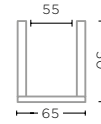

MENDONG NATURAL / JUTE
Ø65 X H50 CM

BASKET KIKKA LARGE
G783L-MD