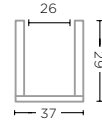

WATER HYACINTH NATURAL /
FABRIC LINING
Ø37 X H29 CM

BASKET NEST LARGE
G676L