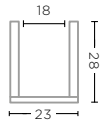

CLEAR GLASS
Ø35,5 X H26 CM

POT MATILDA LARGE
G231700L-GR (P. 42, 204-205)

GREY GLASS
Ø35,5 X H26 CM

HURRICANE DANIEL SMALL
G232175S-CL (P. 58)

CLEAR GLASS
Ø23 X H28 CM

HURRICANE DANIEL SMALL
G232176S-GR

GREY GLASS
Ø23 X H28 CM