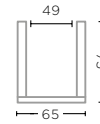

CL RATTAN
Ø65 X H75 CM