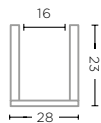

TERRACOTTA GREY PATINE
Ø28 X H23 CM

VASE NIKKI LARGE
G472L (P. 104-105)