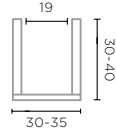

VASE HELENA LARGE
G811L

TERRACOTTA OLD PATINA
Ø30-35 X H30-40 CM

Each product is unique, colour and shape will vary