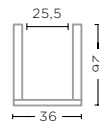

ROUGH TERRACOTTA FUME
Ø36 X H26 CM

VASE GABRIEL MEDIUM
G536M (P. 92-93)