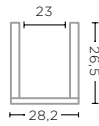

CLEAR GLASS
Ø25 X H31,5 CM

VASE LIES LARGE
G1711035-PGR (P. 40-41)

POWDERCOLOR GREEN GLASS
Ø25 X H31,5 CM

GLASSWARE - TECHNICAL SPECIFICATIONS

VASE BLOW SMALL
G820S-CL

CLEAR GLASS
Ø28,2 X H26,5 CM

VASE BLOW SMALL
G820S-GR (P. 46)