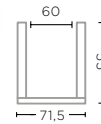

MENDONG NATURAL / JUTE
Ø71,5 X H55 CM

PUMPKIN BASKET SMALL
G706S-ABA (P. 188)