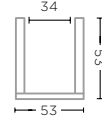

CROCO UNFINISHED
Ø53 X H53 CM

BASKET NINA LARGE
G365L-CRO (P. 189)