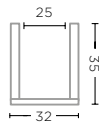

CLEAR GLASS
Ø32 X H35 CM

VASE MON LARGE
G232337-CL (P. 38-39)