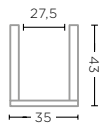

HURRICANE DANIEL MEDIUM
G232175M-CL (P. 58)

CLEAR GLASS
Ø28,5 X H35 CM

HURRICANE DANIEL MEDIUM
G232176M-GR (P. 59)

GREY GLASS
Ø28,5 X H35 CM

HURRICANE DANIEL LARGE
G232175L-CL (P. 58)

CLEAR GLASS
Ø35 X H43 CM