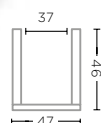

ABACA WEAVING
Ø47 X H46 CM

PLANTER BASKET NELSON LARGE
G677L-CL (P. 203)