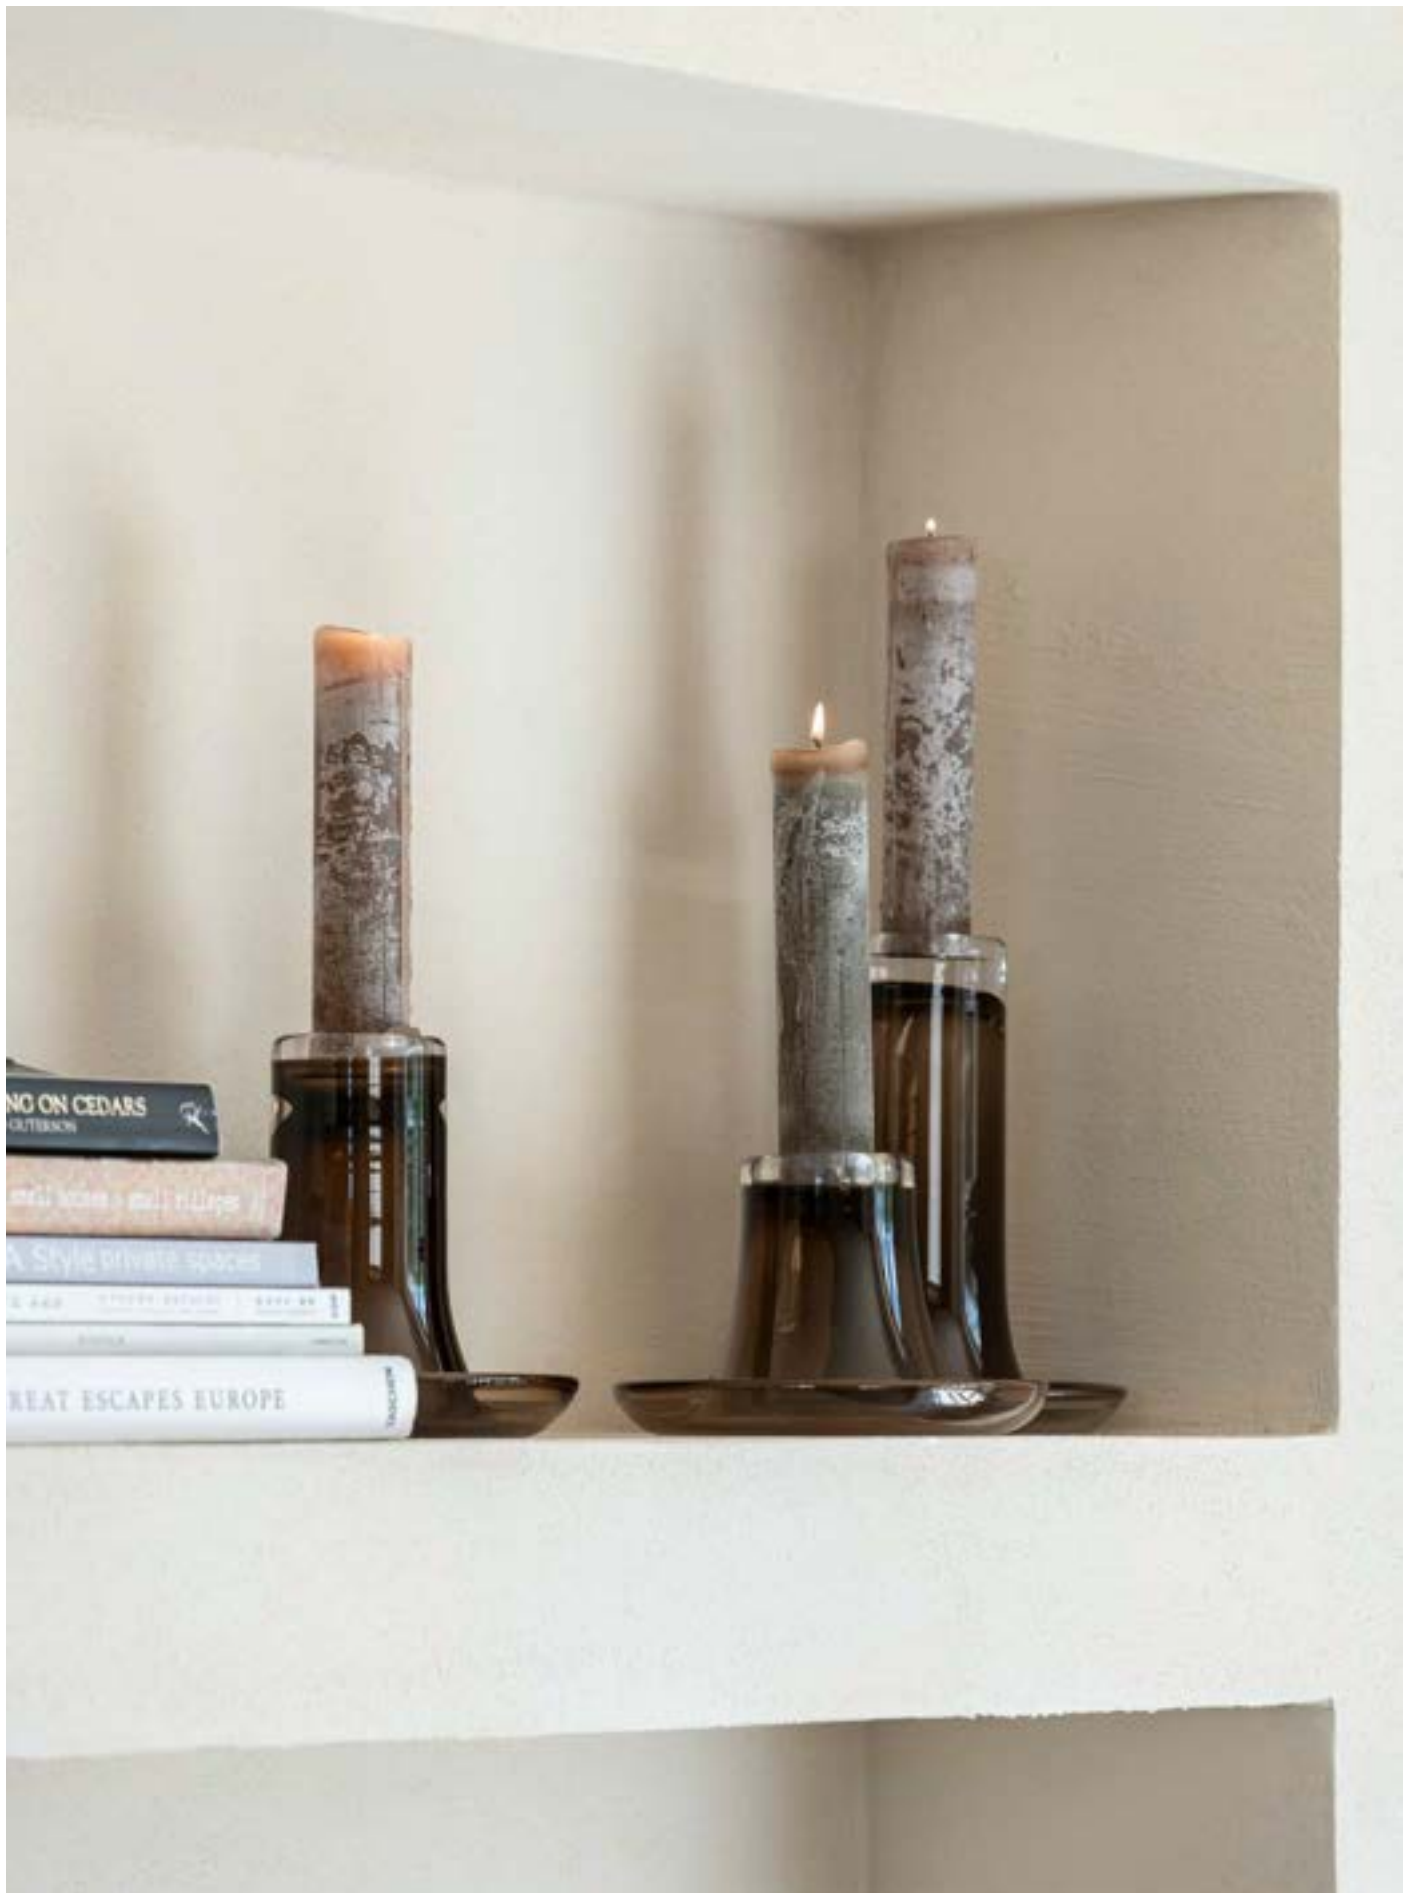

CANDLE HOLDER LUZ SMALL - MEDIUM - LARGE | P. 232 | CYL. CANDLE D4,4 X H20 | P. 254