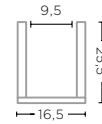

TERRACOTTA FUME PATINE
Ø16,5 X H25,5 CM

VASE DICKSON SET OF 2
G688-S2 (P. 108)