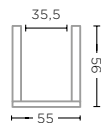

BLACK SQUARE RATTAN
Ø55 X H56 CM

PALM PLANTER BASKET LARGE
G415L-BLA (P. 190)