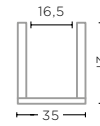

HURRICANE ELJIOT LARGE
G161710-TO

TOPAZ GLASS
Ø29 X H49 CM

GLASSWARE - TECHNICAL SPECIFICATIONS

VASE MARAH
G1711039-CL (P. 55)

CLEAR GLASS
Ø35 X H21 CM

VASE MARAH
G1711039-TO (P. 54, 143, 220)

TOPAZ GLASS
Ø35 X H21 CM