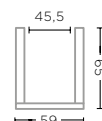

WATER HYACINTH NATURAL /
FABRIC LINING
Ø59 X H65 CM