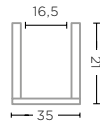

HURRICANE ELJIOT LARGE
G161710-TO

TOPAZ GLASS
Ø29 X H49 CM

GLASSWARE - TECHNICAL SPECIFICATIONS

VASE MARAH
G1711039-CL (P. 55)

CLEAR GLASS
Ø35 X H21 CM

VASE MARAH
G1711039-TO (P. 54, 143, 220)

TOPAZ GLASS
Ø35 X H21 CM