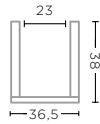

WATER HYACINTH NATURAL
Ø25,5 X H25 CM

PLANTER BASKET NELL SMALL
G525S-CLR (P. 150, 200)

CL RATTAN
Ø65 X H48 CM

BASKET SIDI MEDIUM
G778M-WH

WATER HYACINTH NATURAL
Ø36,5 X H38 CM

PLANTER BASKET NELL LARGE
G525L-CLR (P. 150, 200)