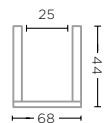

RATTAN SKIN MATTE GREY
Ø68 X H44 CM