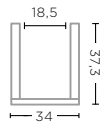

CLEAR GLASS
Ø34 X H37,3 CM

VASE STELLA MEDIUM
G817M-TO (P. 23)

TOPAZ GLASS
Ø34 X H37,3 CM

VASE STELLA LARGE
G817L-CL (P. 22)

CLEAR GLASS
Ø27 X H52,7 CM

VASE STELLA LARGE
G817L-TO (P. 23)

TOPAZ GLASS
Ø27 X H52,7 CM