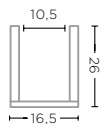

GREY GLASS
Ø16,5 X H26 CM

VASE NIKKY LARGE
G2310587L-GR (P. 31)