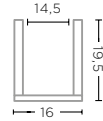

VASE MON SMALL
G232339-CL (P. 38-39)

CLEAR GLASS
Ø14 X H16,5 CM

VASE BIRG LARGE
G822L-CL (P. 24-25)

CLEAR GLASS
Ø24,5 X H27 CM

VASE MON MEDIUM
G232338-CL (P. 38-39)

CLEAR GLASS
Ø16 X H19,5 CM

VASE BIRG XL
G822XL-CL (P. 24, 27)