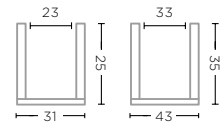

MENDONG NATURAL
Ø28,5 X H20 CM /
Ø38,5 X H26 CM

BASKET JANNE SMALL
G364S-SK (P. 187)

RATTAN SKIN MATTE GREY
Ø21 X H22 CM

BASKET SURABAYA HIGH SET OF 2

G809H-S2-MD (P. 180-181)

MENDONG NATURAL
Ø31 X H25 CM /
Ø43 X H35 CM