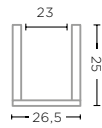

TERRACOTTA AUTHENTIC IVORY
Ø26,5 X H25 CM

VASE SIMON SMALL
G336S (P. 98)