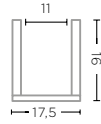

ROUGH TERRACOTTA FUME
Ø46 X H41 CM

BOWL HENDRIK
G541 (P. 90-91)

TERRACOTTA AUTHENTIC
GREY PATINE
Ø44 X H30 CM

POT MATILDA
G535 (P. 85)

TERRACOTTA FUME PATINE
Ø35 X H26 CM

VASE MINNY SMALL
G339S-IVO

TERRACOTTA AUTHENTIC IVORY
Ø17,5 X H16 CM