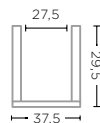

TERRACOTTA AUTHENTIC IVORY
Ø30 X H23,5 CM

VASE GONDO MEDIUM
G826M (P. 166)

ROUGH TERRACOTTA FUME
Ø28 X H26 CM

POT SANTIAGO LARGE
G775L (P. 96-97)

TERRACOTTA AUTHENTIC IVORY
Ø37,5 X H29,5 CM

VASE GONDO LARGE
G826L (P. 111, 166)