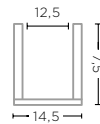

TERRACOTTA FUME PATINE
Ø14,5 X H7,5 CM

T-LIGHT HOLDER JAC SET OF 3
G540-S3 (P. 87, 111, 150, 166)

TERRACOTTA AUTHENTIC
GREY PATINE
Ø11 X H9 / H11 / H13 CM