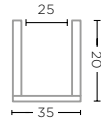

POT RUMBA
G478-NAT (P. 146)

TEAK ROOT NATURAL GREY
Ø40 X H24 CM