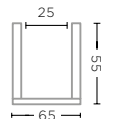

NATURAL BRASS
Ø65 X H55 CM

Versatile for indoor use; outdoor use possible after adding a drainage hole