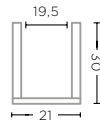

BOWL ALI
G144698-CL (P. 52)

CLEAR GLASS
Ø30 X H16 CM

BOWL ALI
G144698-TO (P. 53)

TOPAZ GLASS
Ø30 X H16 CM

VASE ALI SMALL
G2310813S-TO (P. 35)

TOPAZ GLASS
Ø21 X H30 CM

VASE ALI LARGE
G2310813L-TO (P. 35)

TOPAZ GLASS
Ø28 X H40 CM