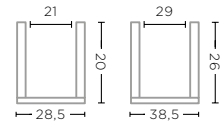

G809-S2-MD (P. 180)

MENDONG NATURAL
Ø28,5 X H20 CM /
Ø38,5 X H26 CM

BASKET JANNE SMALL
G364S-SK (P. 187)