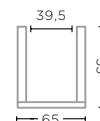

CL RATTAN
Ø50/55 X H65 CM

PLANTER BASKET HENDRIK LARGE
G526L-CLR

CL RATTAN
Ø95 X H72 CM

PLANTER BASKET JULIA LARGE
G309L-CLR (P. 201)

CL RATTAN
Ø55/60 X H80 CM

PLANTER BASKET ERIC
G418-CLR (P. 204)

CL RATTAN
Ø65 X H55 CM