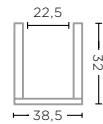

AMBER GLASS
Ø10 X H9 CM

T-LIGHT BIRG
G821-CL (P. 26-27, 195)

CLEAR GLASS
Ø11,5 X H11,5 CM

VASE STELLA SMALL
G817S-CL

CLEAR GLASS
Ø38,5 X H32 CM

VASE STELLA SMALL
G817S-TO (P. 23)

TOPAZ GLASS
Ø38,5 X H32 CM

VASE STELLA MEDIUM
G817M-CL