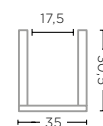

TERRACOTTA FUME PATINE
Ø35 X H30,5 CM