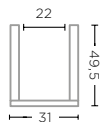

TERRACOTTA AUTHENTIC
GREY PATINE
Ø31 X H33,5 CM

VASE NALA MEDIUM
G779M

ROUGH TERRACOTTA FUME
Ø36 X H33,5 CM

VASE GABRIEL LARGE
G536L (P. 92)

TERRACOTTA AUTHENTIC
GREY PATINE
Ø31 X H49,5 CM

VASE NALA LARGE
G779L (P. 102)