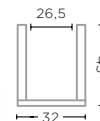

CLEAR GLASS
Ø14 X H15 CM

VASE TONY LARGE
G232018-CL (P. 36-37)

CLEAR GLASS
Ø25 X H30 CM

VASE PUNCH
G2310594-CL (P. 50)

CLEAR GLASS
Ø28 X H26 CM

VASE TONY EXTRA LARGE
G232073XL-CL (P. 36-37)

CLEAR GLASS
Ø32 X H45 CM