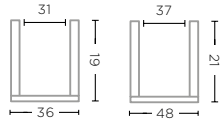

VASE PAT
G476 (P. 167)

TERRACOTTA FUME PATINE
Ø35 X H30,5 CM

CERAMICS & BRASS - TECHNICAL SPECIFICATIONS

BOWL DICKSON SET OF 2
G687-S2 (P. 109)

TERRACOTTA GREY PATINE
Ø36 X H19 CM
Ø48 X H21 CM

VASE NIKKI SMALL
G472S (P. 104-105)