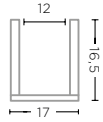

CLEAR GLASS
Ø17 X H16,5 CM

VASE MON EXTRA SMALL
G232322-CL