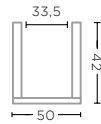

CROCO UNFINISHED
Ø50 X H42 CM

LAUNDRY BASKET BILLY
G411-CRO (P. 191)