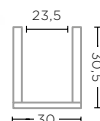

AMBER GLASS
Ø30 X H30,5 CM

VASE LIES LARGE
G1711035-CL (P. 40-41)