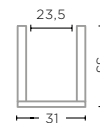

ROUGH TERRACOTTA FUME
Ø31 X H33 CM