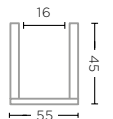

VASE BOMBAY LARGE
G729L (P. 121)

NATURAL BRASS
Ø100 X H80 CM

Versatile for indoor use; outdoor use possible after adding a drainage hole

PLANTER TOGO SMALL
G725S (P. 120)

NATURAL BRASS
Ø55 X H45 CM

Versatile for indoor use; outdoor use possible after adding a drainage hole