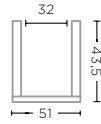

MENDONG NATURAL
Ø51 X H43,5 CM

BASKET JAVA LARGE
G781L-MDJ (P. 156, 184)