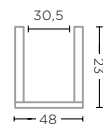

RATTAN SKIN MATTE GREY
Ø48 X H23 CM

BOWL SISI LARGE
G363L-SK