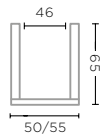

CL RATTAN
Ø50/55 X H65 CM

PLANTER BASKET HENDRIK LARGE
G526L-CLR