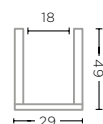

TOPAZ GLASS
Ø29 X H49 CM