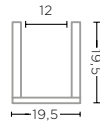

TERRACOTTA AUTHENTIC IVORY
Ø19,5 X H19,5 CM

VASE GONDO SMALL
G826S (P. 111, 166)