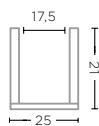

CLEAR GLASS
Ø25 X H21 CM

POT MATILDA SMALL
G231700S-GR (P. 130, 204)