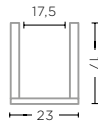

TERRACOTTA GOLD BROWN
Ø23 X H17 CM

BOWL RAY SMALL
G701S (P. 112, 157)