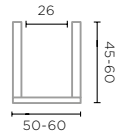

VASE MUMBAI LARGE
G728L

TERRACOTTA OLD PATINA
Ø50-60 X H45-60 CM

Each product is unique, colour and shape will vary