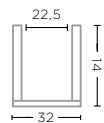

RATTAN SKIN MATTE GREY
Ø14 X H12 CM

BASKET HENRY
G362-SK (P. 185)

RATTAN SKIN MATTE GREY
Ø48 X H23 CM

BOWL SISI LARGE
G363L-SK

RATTAN SKIN MATTE GREY
Ø32 X H14 CM

BASKET SURABAYA LOW SET OF 2

G809-S2-MD (P. 180)