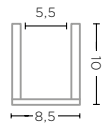

CLEAR GLASS
Ø8,5 X H10 CM

T-LIGHT HOLDER JACK
G154272-CL (P. 16)