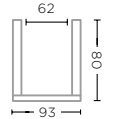

NATURAL BRASS
Ø93 X H80 CM

Versatile for indoor use; outdoor use possible after adding a drainage hole

VASE BOMBAY SMALL
G729S (P. 121)