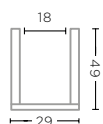

CLEAR GLASS
Ø29 X H49 CM

HURRICANE ELJIOT LARGE
G161710-TO