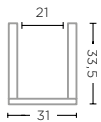

TERRACOTTA AUTHENTIC
GREY PATINE
Ø31 X H33,5 CM

VASE NALA MEDIUM
G779M