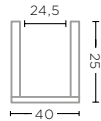

POT KEN
G542-NAT (P. 165)

TEAK ROOT NATURAL GREY
Ø40 X H25 CM