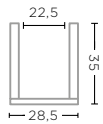

CLEAR GLASS
Ø28,5 X H35 CM

HURRICANE DANIEL MEDIUM
G232176M-GR (P. 59)