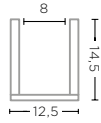

T-LIGHT HOLDER JAC SET OF 3
G208-S3 (P. 86, 157)

TERRACOTTA FUME PATINE
Ø11 X H9 / H11 / H13 CM

CERAMICS & BRASS - TECHNICAL SPECIFICATIONS

CANDLE HOLDER GABRIEL
G537 (P. 92-93)

TERRACOTTA AUTHENTIC
GREY PATINE
Ø12,5 X H14,5 CM