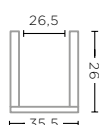

CLEAR GLASS
Ø35,5 X H26 CM

POT MATILDA LARGE
G231700L-GR (P. 42, 204-205)