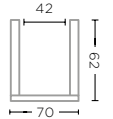

VASE HELENA LARGE
G811L

TERRACOTTA OLD PATINA
Ø50-60 X H45-60 CM

Each product is unique, colour and shape will vary

VASE MUMBAI SMALL
G728S (P. 122)

NATURAL BRASS
Ø70 X H62 CM

Versatile for indoor use; outdoor use possible after adding a drainage hole