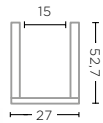

CLEAR GLASS
Ø34 X H37,3 CM

VASE STELLA MEDIUM
G817M-TO (P. 23)

TOPAZ GLASS
Ø34 X H37,3 CM

VASE STELLA LARGE
G817L-CL (P. 22)

CLEAR GLASS
Ø27 X H52,7 CM

VASE STELLA LARGE
G817L-TO (P. 23)

TOPAZ GLASS
Ø27 X H52,7 CM