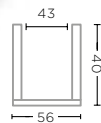

ABACA WEAVING
Ø56 X H40 CM

PLANTER BASKET NELSON SMALL
G677S-CL