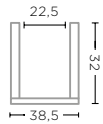

AMBER GLASS
Ø10 X H9 CM

T-LIGHT BIRG
G821-CL (P. 26-27, 195)

CLEAR GLASS
Ø11,5 X H11,5 CM

VASE STELLA SMALL
G817S-CL

CLEAR GLASS
Ø38,5 X H32 CM

VASE STELLA SMALL
G817S-TO (P. 23)

TOPAZ GLASS
Ø38,5 X H32 CM

VASE STELLA MEDIUM
G817M-CL