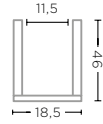

GREY GLASS
Ø18,5 X H46 CM

VASE NIKKY EXTRA LARGE
G2310587XL-GR (P. 31)