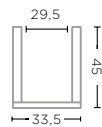

TERRACOTTA AUTHENTIC IVORY
Ø31,5 X H33 CM

VASE SIMON MEDIUM
G336M (P. 98)

TERRACOTTA FUME PATINE
Ø31,5 X H33 CM

VASE SIMON LARGE
G336L-IVO

TERRACOTTA AUTHENTIC IVORY
Ø33,5 X H45 CM

VASE SIMON LARGE
G336L (P. 98)