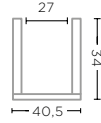

BLACK SQUARE RATTAN
Ø55 X H56 CM

PALM PLANTER BASKET LARGE
G415L-BLA (P. 190)

BLACK SQUARE RATTAN
Ø75 X H75 CM

BASKET NINA SMALL
G365S-CRO

CROCO UNFINISHED
Ø40,5 X H34 CM

PLANTER BASKET CHARLY
G753-CRO (P. 186)