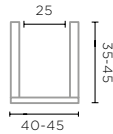

TERRACOTTA OLD PATINA
Ø30-35 X H30-40 CM

Each product is unique, colour and shape will vary

VASE HELENA MEDIUM
G811M (P. 123, 169)

TERRACOTTA OLD PATINA
Ø40-45 X H35-45 CM

Each product is unique, colour and shape will vary