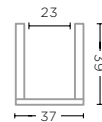

BASKET RABAT INCL. LID
SMALL
G777S-WH (P. 192)

WATER HYACINTH NATURAL /
FABRIC LINING
Ø37 X H29 CM

BASKET NEST LARGE
G676L

CL RATTAN
Ø33 X H40 CM

BASKET RABAT INCL. LID
MEDIUM
G777M-WH (P. 192)

WATER HYACINTH NATURAL /
FABRIC LINING
Ø37 X H39 CM