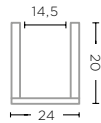

VASE MINNY MEDIUM
G339M

TERRACOTTA FUME PATINE
Ø24 X H20 CM