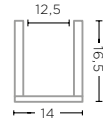

CLEAR GLASS
Ø14 X H16,5 CM

VASE BIRG LARGE
G822L-CL (P. 24-25)