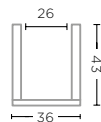

CL RATTAN
Ø36 X H43 CM

LAUNDRY BASKET RABAT
G776-WH (P. 194-195)