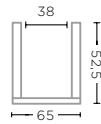

MENDONG NATURAL
Ø51 X H43,5 CM

BASKET JAVA LARGE
G781L-MDJ (P. 156, 184)

MENDONG NATURAL / JUTE
Ø65 X H50 CM

BASKET KIKKA LARGE
G783L-MD

MENDONG NATURAL
Ø65 X H52,5 CM

BASKET JAVA XL
G781XL-MDJ (P. 156, 184)