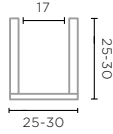

POT JACK EXTRA LARGE
G698XL (P. 119)

TERRACOTTA GREEN GLAZE
Ø44 X H68 CM

VASE HELENA XS
G811XS (P. 169)

TERRACOTTA OLD PATINA
Ø25-30 X H25-30 CM

Each product is unique, colour and shape will vary

VASE HELENA SMALL
G811S (P. 123)