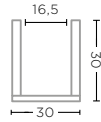

CROCO UNFINISHED
Ø53 X H53 CM

BASKET NINA LARGE
G365L-CRO (P. 189)

CROCO UNFINISHED
Ø50 X H42 CM

LAUNDRY BASKET BILLY
G411-CRO (P. 191)

CROCO UNFINISHED
Ø55 X H83 CM

BASKET NEST SMALL
G676S (P. 209)

CL RATTAN
Ø30 X H30 CM