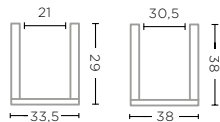

TERRACOTTA GREY PATINE
Ø33,5 X H29 CM
Ø38 X H38 CM

VASE NIKKI MEDIUM
G472M (P. 104-105)