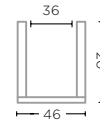

ROUGH TERRACOTTA FUME
Ø46 X H20 CM

POT SANTIAGO SMALL
G775S (P. 96)