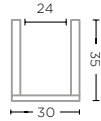

TERRACOTTA FUME PATINE
Ø30 X H35 CM

CUP ALI SMALL
G512S (P. 117)