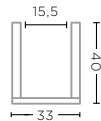

CL RATTAN
Ø33 X H40 CM

BASKET RABAT INCL. LID
MEDIUM
G777M-WH (P. 192)