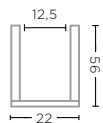

GREY GLASS
Ø22 X H56 CM