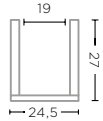

CLEAR GLASS
Ø24,5 X H27 CM

VASE MON MEDIUM
G232338-CL (P. 38-39)