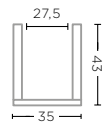

GREY GLASS
Ø35 X H43 CM

VASE NIKKY SMALL
G2310587S-GR (P. 31)