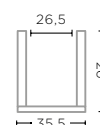

GREY GLASS
Ø35,5 X H26 CM