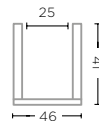

ROUGH TERRACOTTA FUME
Ø46 X H41 CM

BOWL HENDRIK
G541 (P. 90-91)