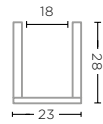

CLEAR GLASS
Ø35,5 X H26 CM

POT MATILDA LARGE
G231700L-GR (P. 42, 204-205)

GREY GLASS
Ø35,5 X H26 CM

HURRICANE DANIEL SMALL
G232175S-CL (P. 58)

CLEAR GLASS
Ø23 X H28 CM

HURRICANE DANIEL SMALL
G232176S-GR

GREY GLASS
Ø23 X H28 CM