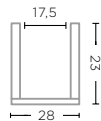

VASE MINNY LARGE
G339L (P. 100)

TERRACOTTA FUME PATINE
Ø28 X H23 CM