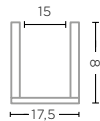

TERRACOTTA AUTHENTIC IVORY
Ø17,5 X H8 CM

CANDLE HOLDER BENNY
G129 (P. 56, 83, 144)