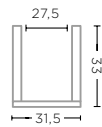

TERRACOTTA AUTHENTIC IVORY
Ø31,5 X H33 CM

VASE SIMON MEDIUM
G336M (P. 98)