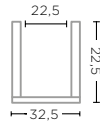

TERRACOTTA AUTHENTIC IVORY
Ø32,5 X H22,5 CM

BOWL GONDO LARGE
G827L (P. 110)