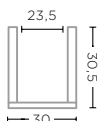

CLEAR GLASS
Ø30 X H30,5 CM

VASE NELSON LARGE
G1711188-AM (P. 34)