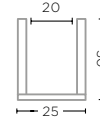

CLEAR GLASS
Ø25 X H30 CM

VASE PUNCH
G2310594-CL (P. 50)