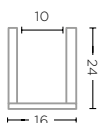

TOPAZ GLASS
Ø32 X H12 CM

BONBONNIERE MING SMALL
G816S-CL (P. 60)

CLEAR GLASS
Ø16 X H15 CM

BONBONNIERE MING SMALL
G816S-TO (P. 61)

TOPAZ GLASS
Ø16 X H15 CM

BONBONNIERE MING LARGE
G816L-CL (P. 60)

CLEAR GLASS
Ø16 X H24 CM