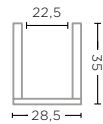

GREY GLASS
Ø28,5 X H35 CM

HURRICANE DANIEL LARGE
G232175L-CL (P. 58)