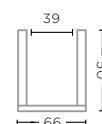

POT KIOTO SMALL
G721S (P. 103)

TERRACOTTA FUME PATINE
Ø46 X H35 CM

VASE DISC HIGH
G686H (P. 107)

TERRACOTTA GREY PATINE
Ø28 X H33 CM

POT KIOTO LARGE
G721L (P. 103)

TERRACOTTA FUME PATINE
Ø66 X H50 CM

VASE OPIUM SLIM
G474