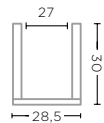

RATTAN SKIN MATTE GREY
Ø28,5 X H30 CM

BASKET HARRIET
G483-SK (P. 182)