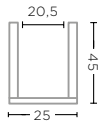

GREY GLASS
Ø28,2 X H26,5 CM

VASE BLOW MEDIUM
G820M-CL (P. 47, 169)

CLEAR GLASS
Ø28,2 X H35 CM

VASE BLOW MEDIUM
G820M-GR (P. 46)

GREY GLASS
Ø28,2 X H35 CM

VASE BLOW LARGE
G820L-CL (P. 44-45)

CLEAR GLASS
Ø25 X H45 CM