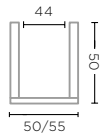

CL RATTAN
Ø50/55 X H50 CM

PLANTER BASKET HENDRIK SMALL
G526S-CLR (P. 202)