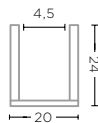

CLEAR GLASS
Ø20 X H24 CM

**CANDLE HOLDER LUZ
LARGE**
G20290-TO (P. 29)