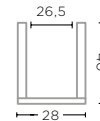

BOWL ALI
G144698-CL (P. 52)

CLEAR GLASS
Ø30 X H16 CM

BOWL ALI
G144698-TO (P. 53)

TOPAZ GLASS
Ø30 X H16 CM

VASE ALI SMALL
G2310813S-TO (P. 35)

TOPAZ GLASS
Ø21 X H30 CM

VASE ALI LARGE
G2310813L-TO (P. 35)

TOPAZ GLASS
Ø28 X H40 CM