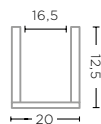

TERRACOTTA GOLD BROWN
Ø20 X H12,5 CM

Ovenproof

**BONBONNIERE TILDA
SMALL**