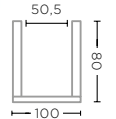

NATURAL BRASS
Ø100 X H80 CM

Versatile for indoor use; outdoor use possible after adding a drainage hole

PLANTER TOGO SMALL
G725S (P. 120)