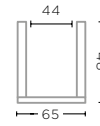

CL RATTAN
Ø65 X H48 CM

BASKET SIDI MEDIUM
G778M-WH