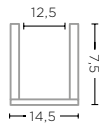

TERRACOTTA AUTHENTIC IVORY
Ø14,5 X H7,5 CM

CANDLE HOLDER KENNY
G130