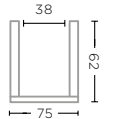

VASE MUMBAI LARGE
G728L

NATURAL BRASS
Ø93 X H80 CM

Versatile for indoor use; outdoor use possible after adding a drainage hole

VASE BOMBAY SMALL
G729S (P. 121)

NATURAL BRASS
Ø75 X H62 CM

Versatile for indoor use; outdoor use possible after adding a drainage hole