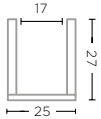

TERRACOTTA AUTHENTIC
GREY PATINE
Ø25 X H27 CM

VASE NALA SMALL
G779S