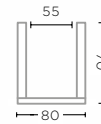

PUMPKIN BASKET LARGE
G706L-ABA (P. 188)

ABACA WEAVING
Ø47 X H46 CM

PLANTER BASKET NELSON LARGE
G677L-CL (P. 203)

CL RATTAN DARK
Ø80 X H70 CM

Unpeeled rattan makes the basket darker and stronger.

PALM PLANTER BASKET SMALL
G415S-BLA