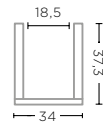

TOPAZ GLASS
Ø34 X H37,3 CM

VASE STELLA LARGE
G817L-CL (P. 22)