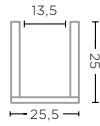

WATER HYACINTH NATURAL
Ø25,5 X H25 CM

PLANTER BASKET NELL SMALL
G525S-CLR (P. 150, 200)