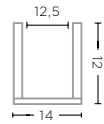

RATTAN SKIN MATTE GREY
Ø14 X H12 CM

BASKET HENRY
G362-SK (P. 185)