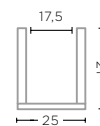

VASE BLOW LARGE
G820L-GR

GREY GLASS
Ø25 X H45 CM

POT MATILDA SMALL
G231700S-CL (P. 43, 136)

CLEAR GLASS
Ø25 X H21 CM

POT MATILDA SMALL
G231700S-GR (P. 130, 204)

GREY GLASS
Ø25 X H21 CM

POT MATILDA LARGE
G231700L-CL (P. 136)