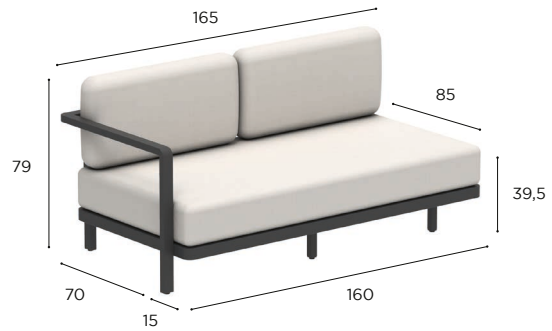

ALURA LOUNGE SPECIFICATIONS

TWO SEATER	
REF:	ALRL 160 T...
WEIGHT:	35 kg
INFO:	ASSEMBLING NEEDED

L/R ARM MODULE	
REF:	ALRL 160 (LT/RT)...
WEIGHT:	34 kg
INFO:	ASSEMBLING NEEDED

LEFT

RIGHT

		COATED ALUMINIUM				
		WR	PB	S	BR	A
BATYLINE	WU	ALRL 160 TWRWU				
	PG		ALRL 160 TPBPG	ALRL 160 TSPG		
	GRP				ALRL 160 TBRGRP	
	ZU					ALRL 160 TAZU
		CUSHIONS				
		PIL ALRL 160 SET ED... (3 pcs)				
STAND.						
CAT. A						
CAT. B						
CAT. C						