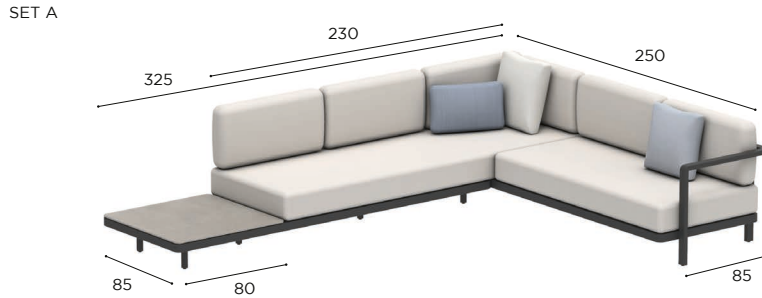

COATED ALUMINIUM				
		WR	PB	S	BR	A
BATYLINE	WU	ALRL 10 A WRWU				
		ALRL 10 B WRWU				
	PG		ALRL 10 A PBPG	ALRL 10 A SPG		
			ALRL 10 B PBPG	ALRL 10 B SPG		
	GRP				ALRL 10 A BRGRP	
				ALRL 10 B BRGRP		
ZU					ALRL 10 A AZU	
						ALRL 10 B AZU
CUSHIONS (EXCL. DECO CUSHIONS)						
PIL ARLR 10 AB SET ED... (8 pcs)						
STAND.						
CAT. A						
CAT. B						
CAT. C						
TABLE TOPS						
SEE OPTIONS P. 203						
OUTDOOR COVERS						
ODCALRLSET10A/ODCALRLSET10B						
STAND.