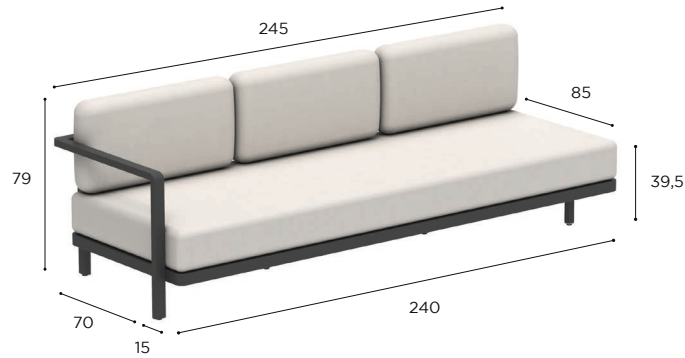

ALURA LOUNGE SPECIFICATIONS

STANDARD / LIMITED / ON REQUEST

THREE SEATER	
REF:	ALRL 240 T...
WEIGHT:	50 kg
INFO:	ASSEMBLING NEEDED

L/R ARM MODULE	
REF:	ALRL 240 (LT/RT)...
WEIGHT:	49 kg
INFO:	ASSEMBLING NEEDED

LEFT

RIGHT

		COATED ALUMINIUM				
		WR	PB	S	BR	A
BATYLINE	WU	ALRL 240 TWRWU				
	PG		ALRL 240 TPBPG	ALRL 240 TSPG		
	GRP				ALRL 240 TBRGRP	
	ZU					ALRL 240 TAZU
		CUSHIONS				
		PIL ALRL 240 SET ED... (4 pcs)				
STAND.						
CAT. A						
CAT. B						
CAT. C						

		COATED ALUMINIUM				
		WR	PB	S	BR	A
BATYLINE	WU	ALRL 240 L TWR-				
		ALRL 240 R TWR-				
	PG		ALRL 240 L TPBPG	ALRL 240 L TSPG		
			ALRL 240 R TPBPG	ALRL 240 R TSPG		
GRP				ALRL 240 L TBRGRP		
				ALRL 240 R TBRGRP		
ZU					ALRL 240 L TAZU	
					ALRL 240 R TAZU	
		CUSHIONS				
		PIL ALRL 240 SET ED... (4 pcs)				
STAND.						
CAT. A						
CAT. B						
CAT. C