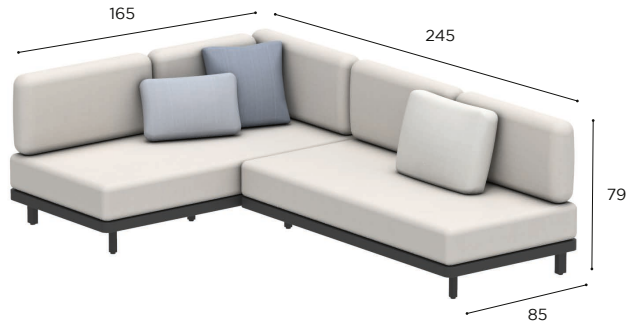

ALURA LOUNGE SETS

SET 01	
REF:	ALRL 01...
INFO:	ASSEMBLING NEEDED

SET A

SET B