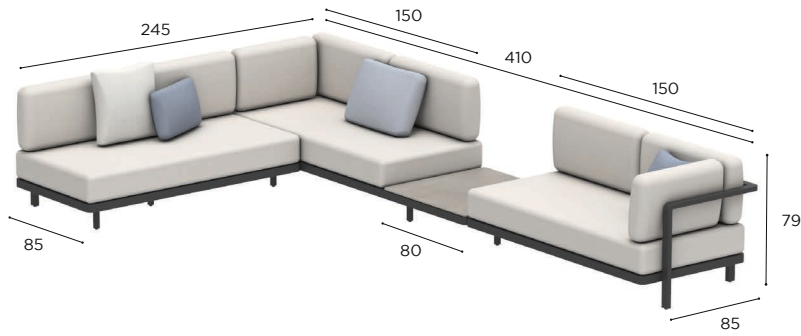

ALURA LOUNGE SETS

STANDARD / LIMITED / ON REQUEST

SET 11
REF: ALRL 11...
INFO: ASSEMBLING NEEDED

		COATED ALUMINIUM				
		WR	PB	S	BR	A
BATYLINE	WU	ALRL 11 WRWU				
	PG		ALRL 11 PBPG	ALRL 11 SPG		
	GRP				ALRL 11 BRGRP	
	ZU					ALRL 11 AZU
CUSHIONS (EXCL. DECO CUSHIONS)						
PIL ALRL 11 SET ED... (11 pcs)						
STAND.						
CAT. A						
CAT. B						
CAT. C						
TABLE TOPS						
SEE OPTIONS P. 203						
OUTDOOR COVERS						
ODCALRLSET11						
STAND.						

SET 12
REF: ALRL 12...
INFO: ASSEMBLING NEEDED