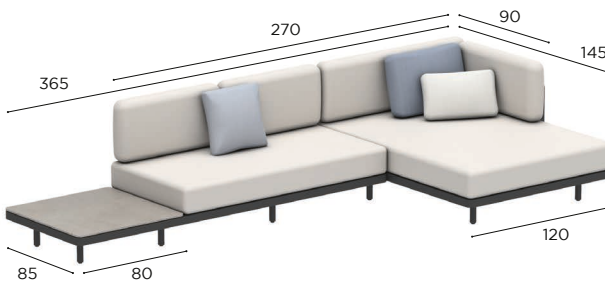

ALURA LOUNGE SETS

SET 16
REF: ALRL 16...
INFO: ASSEMBLING NEEDED

SET A

SET B

SET C

SET D

		COATED ALUMINIUM				
		WR	PB	S	BR	A
BATYLINE	WU	ALRL 16 A WRWU				
		ALRL 16 B WRWU				
		ALRL 16 C WRWU				
		ALRL 16 D WRWU				
	PG		ALRL 16 A PBPG	ALRL 16 A SPG		
			ALRL 16 B PBPG	ALRL 16 B SPG		
			ALRL 16 C PBPG	ALRL 16 C SPG		
			ALRL 16 D PBPG	ALRL 16 D SPG		
	GRP				ALRL 16 A BRGRP	
					ALRL 16 B BRGRP	
					ALRL 16 C BRGRP	
					ALRL 16 D BRGRP	
	ZU					ALRL 16 A AZU
						ALRL 16 B AZU
						ALRL 16 C AZU
						ALRL 16 D AZU
CUSHIONS (EXCL. DECO CUSHIONS)						
PIL ALRL 16 AB SET ED... (6 pcs)						
STAND.	•					
CAT. A	•					
CAT. B	•					
CAT. C	•					
PIL ALRL 16 CD SET ED... (6 pcs)						
STAND.	•					
CAT. A	•					
CAT. B	•					
CAT. C	•					
TABLE TOPS						
SEE OPTIONS P. 203						
OUTDOOR COVERS						
ODCALRLSET16A/ODCALRLSET16B ODCALRLSET16C/ODCALRLSET16D						
STAND.	•					