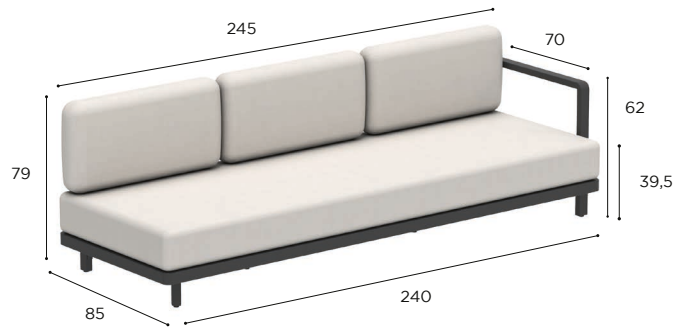

L/R ARM MODULE	
REF:	ALRL 240 (LT/RT)...
WEIGHT:	49 kg
INFO:	ASSEMBLING NEEDED

LEFT