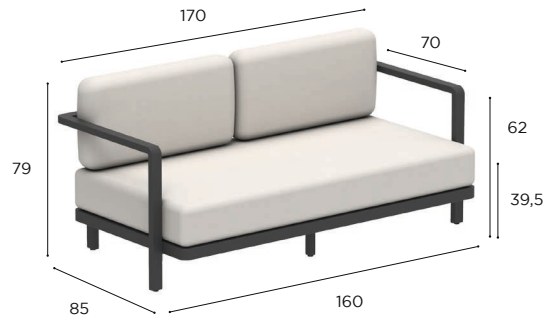

ALURA LOUNGE SPECIFICATIONS

TWO SEATER	
REF:	ALRL 160 T...
WEIGHT:	35 kg
INFO:	ASSEMBLING NEEDED