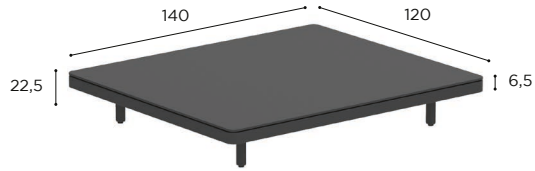

ALURA LOUNGE SPECIFICATIONS

LOUNGE TABLE	
REF:	ALRL 140...
WEIGHT:	22,5 kg
INFO:	ASSEMBLING NEEDED

COATED ALUMINIUM + BATYLINE						
	WR	PB	BR	S	A	
CERAMIC	WUM	ALRL 140 CWRWUM	ALRL 140 CPBWUM	ALRL 140 CSWUM	ALRL 140 CBRWUM	ALRL 140 CAWUM
	BS	ALRL 140 CWRBS	ALRL 140 CPBBS	ALRL 140 CSBS	ALRL 140 CBRBS	ALRL 140 CABS
	CD	ALRL 140 CWRCD	ALRL 140 CPBCD	ALRL 140 CSCD	ALRL 140 CBRCD	ALRL 140 CACD
	TR	ALRL 140 CWRTR	ALRL 140 CPBTR	ALRL 140 CSTR	ALRL 140 CBRTR	ALRL 140 CATR
	CL	ALRL 140 CWRCL	ALRL 140 CPBCL	ALRL 140 CSCL	ALRL 140 CBRCL	ALRL 140 CACL
	PG	ALRL 140 CWRPG	ALRL 140 CPBPG	ALRL 140 CSPG	ALRL 140 CBRPG	ALRL 140 CAPG
	TS	ALRL 140 CWRTS	ALRL 140 CPBTS	ALRL 140 CSTS	ALRL 140 CBRTS	ALRL 140 CATS
	TM	ALRL 140 CWRM	ALRL 140 CPBTM	ALRL 140 CSTM	ALRL 140 CBRM	ALRL 140 CATM
	NM	ALRL 140 CWRNM	ALRL 140 CPBNM	ALRL 140 CSNM	ALRL 140 CBRNM	ALRL 140 CANM
	ZUM	ALRL 140 CWRZUM	ALRL 140 CPBZUM	ALRL 140 CSZUM	ALRL 140 CBRZUM	ALRL 140 CAZUM

LOUNGE TABLE	
REF:	ALRL 140 LTL...
WEIGHT:	19 kg
INFO:	ASSEMBLING NEEDED