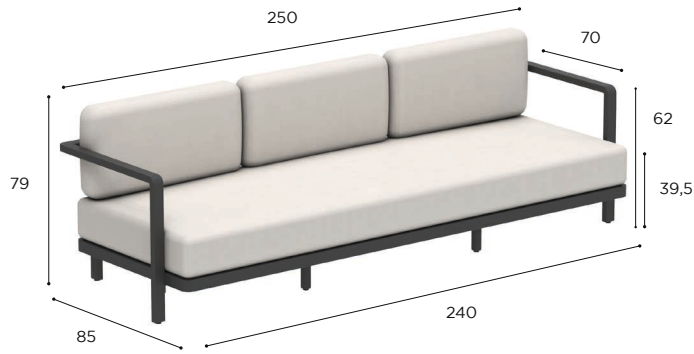

ALURA LOUNGE SPECIFICATIONS

STANDARD / LIMITED / ON REQUEST

THREE SEATER	
REF:	ALRL 240 T...
WEIGHT:	50 kg
INFO:	ASSEMBLING NEEDED