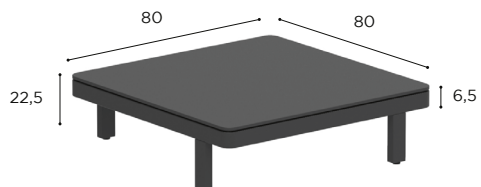

COATED ALUMINIUM + BATYLINE					
		WR	PB	S	BR	A	
CERAMIC	WUM	ALRL 80 LTL CWRWUM	ALRL 80 LTL CPBWUM	ALRL 80 LTL CSWUM	ALRL 80 LTL CBRWUM	ALRL 80 LTL CAWUM	
	BS	ALRL 80 LTL CWRBS	ALRL 80 LTL CPBBS	ALRL 80 LTL CSBS	ALRL 80 LTL CBRBS	ALRL 80 LTL CABS	
	CD	ALRL 80 LTL CWRCD	ALRL 80 LTL CPBCD	ALRL 80 LTL CSCD	ALRL 80 LTL CBRCD	ALRL 80 LTL CACD	
	TR	ALRL 80 LTL CWRTR	ALRL 80 LTL CPBTR	ALRL 80 LTL CSTR	ALRL 80 LTL CBRTR	ALRL 80 LTL CATR	
	TG	ALRL 80 LTL CWRTG	ALRL 80 LTL CPBTG	ALRL 80 LTL CSTG	ALRL 80 LTL CBRTG	ALRL 80 LTL CATG	
	CL	ALRL 80 LTL CWRCL	ALRL 80 LTL CPBCL	ALRL 80 LTL CSCL	ALRL 80 LTL CBRCL	ALRL 80 LTL CACL	
	PG	ALRL 80 LTL CWRPG	ALRL 80 LTL CPBPG	ALRL 80 LTL CSPG	ALRL 80 LTL CBRPG	ALRL 80 LTL CAPG	
	TS	ALRL 80 LTL CWRTS	ALRL 80 LTL CPBTS	ALRL 80 LTL CSTS	ALRL 80 LTL CBRTS	ALRL 80 LTL CATS	
	TM	ALRL 80 LTL CWRTM	ALRL 80 LTL CPBTM	ALRL 80 LTL CSTM	ALRL 80 LTL CBRTM	ALRL 80 LTL CATM	
	NM	ALRL 80 LTL CWRNM	ALRL 80 LTL CPBNM	ALRL 80 LTL CSNM	ALRL 80 LTL CBRNM	ALRL 80 LTL CANM	
	ZUM	ALRL 80 LTL CWRZUM	ALRL 80 LTL CPBZUM	ALRL 80 LTL CSZUM	ALRL 80 LTL CBRZUM	ALRL 80 LTL CAZUM	
	TEAK	W	ALRL 80 LTL WWR	ALRL 80 LTL WPB	ALRL 80 LTL WS	ALRL 80 LTL WBR	ALRL 80 LTL WA