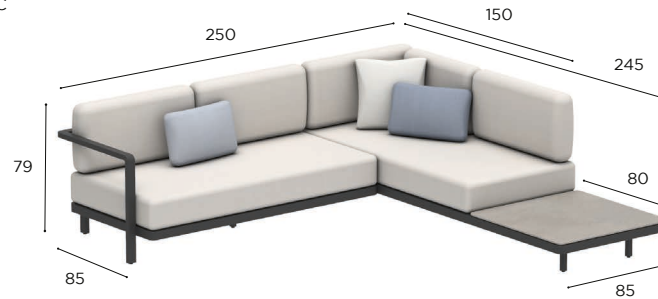

ALURA LOUNGE SETS

SET 06	
REF:	ALRL 06...
INFO:	ASSEMBLING NEEDED

SET A

SET B

SET C

SET D

		COATED ALUMINIUM					
		WR	PB	S	BR	A	
BATYLINE	WU	ALRL 06 A WRWU					
		ALRL 06 B WRWU					
		ALRL 06 C WRWU					
		ALRL 06 D WRWU					
	PG		ALRL 06 A PBPG	ALRL 06 A SPG			
			ALRL 06 B PBPG	ALRL 06 B SPG			
			ALRL 06 C PBPG	ALRL 06 C SPG			
			ALRL 06 D PBPG	ALRL 06 D SPG			
	GRP				ALRL 06 A BRGRP		
					ALRL 06 B BRGRP		
					ALRL 06 C BRGRP		
					ALRL 06 D BRGRP		
	ZU					ALRL 06 A AZU	
						ALRL 06 B AZU	
						ALRL 06 C AZU	
						ALRL 06 D AZU	
	CUSHIONS (EXCL. DECO CUSHIONS)						
	PIL ALRL 06 AB SET ED... (7 pcs)						
	STAND.	•					
	CAT. A	•					
CAT. B	•						
CAT. C	•						
PIL ALRL 06 CD SET ED... (7 pcs)							
STAND.	•						
CAT. A	•						
CAT. B	•						
CAT. C	•						
TABLE TOPS							
SEE OPTIONS P. 203							
OUTDOOR COVERS							
ODCALRLSET06A/ODCALRLSET06B							
ODCALRLSET06C/ODCALRLSET06D							
STAND.	•						