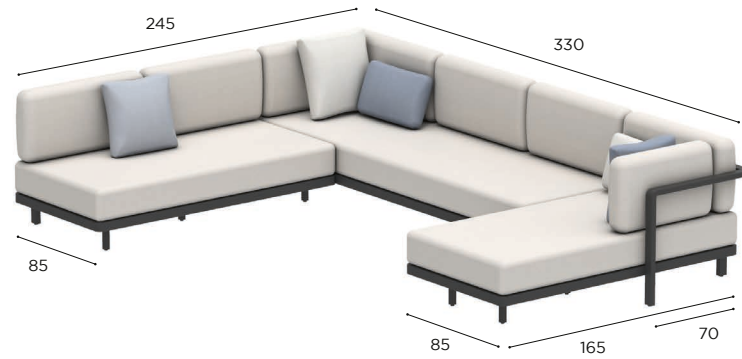

COATED ALUMINIUM				
		WR	PB	S	BR	A
BATYLINE	WU	ALRL 12 WRWU				
	PG		ALRL 12 PBPG	ALRL 12 SPG		
	GRP				ALRL 12 BRGRP	
	ZU					ALRL 12 AZU
CUSHIONS (EXCL. DECO CUSHIONS)						
PIL ALRL 12 SET ED... (11 pcs)						
STAND.						
CAT. A						
CAT. B						
CAT. C						
OUTDOOR COVERS						
ODCALRLSET12						
STAND.