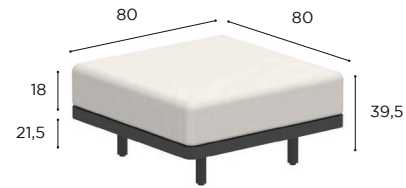

NATURAL LINEN DOT
REF: NLD - CAT. B

NATURAL WHITE DOT
REF: NWD - CAT. B

ALURA LOUNGE CUSHIONS

ALURA LOUNGE CUSHIONS	
ARM 60 x 40	
PIL ALRL 60 V...	
STAND.	•
CAT. A	•
CAT. B	•
CAT. C	•
BACK / ARM 65 x 40	
PIL ALRL 65 V...	
STAND.	•
CAT. A	•
CAT. B	•
CAT. C	•
BACK / ARM 80 x 40	
PIL ALRL 80 V...	
STAND.	•
CAT. A	•
CAT. B	•
CAT. C	•
BACK 120 x 40	
PIL ALRL 120 V...	
STAND.	•
CAT. A	•
CAT. B	•
CAT. C	•

ALURA LOUNGE CUSHIONS	
SEAT 80 x 80	
PIL ALRL 80...	
STAND.	•
CAT. A	•
CAT. B	•
CAT. C	•
SEAT 140 x 120	
PIL ALRL 140...	
STAND.	•
CAT. A	•
CAT. B	•
CAT. C	•
SEAT 160 x 80	
PIL ALRL 160...	
STAND.	•
CAT. A	•
CAT. B	•
CAT. C	•
SEAT 240 x 80	
PIL ALRL 240...	
STAND.	•
CAT. A	•
CAT. B	•
CAT. C	•

ALURA LOUNGE SPECIFICATIONS

STANDARD / LIMITED / ON REQUEST

ONE SEATER	
REF:	ALRL 100 T...
WEIGHT:	22 kg
INFO:	ASSEMBLING NEEDED

FOOTREST	
REF:	ALRL 80 F T...
WEIGHT:	14,5 kg
INFO:	ASSEMBLING NEEDED

FOOTREST	
REF:	ALRL 140 F T...
WEIGHT:	31,8 kg
INFO:	ASSEMBLING NEEDED