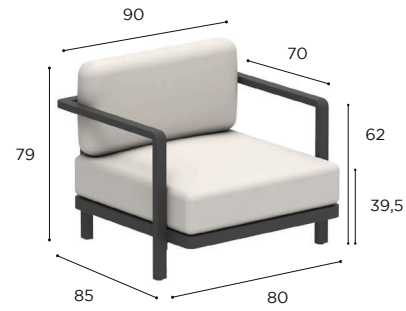

ALURA LOUNGE SPECIFICATIONS

STANDARD / LIMITED / ON REQUEST

ONE SEATER	
REF:	ALRL 100 T...
WEIGHT:	22 kg
INFO:	ASSEMBLING NEEDED

FOOTREST	
REF:	ALRL 80 F T...
WEIGHT:	14,5 kg
INFO:	ASSEMBLING NEEDED