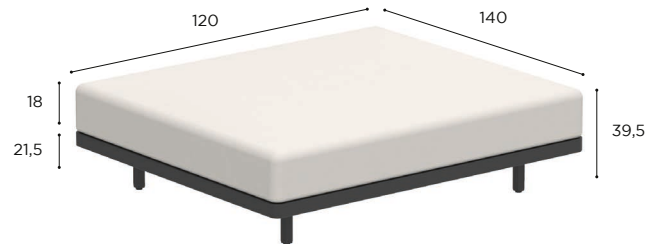

ALURA LOUNGE CUSHIONS	
SEAT 80 x 80	
PIL ALRL 80...	
STAND.	•
CAT. A	•
CAT. B	•
CAT. C	•
SEAT 140 x 120	
PIL ALRL 140...	
STAND.	•
CAT. A	•
CAT. B	•
CAT. C	•
SEAT 160 x 80	
PIL ALRL 160...	
STAND.	•
CAT. A	•
CAT. B	•
CAT. C	•
SEAT 240 x 80	
PIL ALRL 240...	
STAND.	•
CAT. A	•
CAT. B	•
CAT. C	•

ALURA LOUNGE SPECIFICATIONS

STANDARD / LIMITED / ON REQUEST

ONE SEATER	
REF:	ALRL 100 T...
WEIGHT:	22 kg
INFO:	ASSEMBLING NEEDED

FOOTREST	
REF:	ALRL 80 F T...
WEIGHT:	14,5 kg
INFO:	ASSEMBLING NEEDED

FOOTREST	
REF:	ALRL 140 F T...
WEIGHT:	31,8 kg
INFO:	ASSEMBLING NEEDED