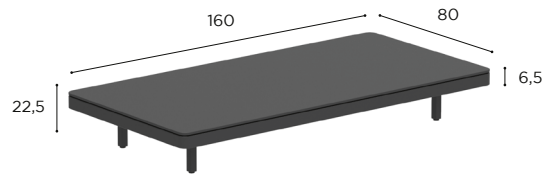

ALURA LOUNGE SPECIFICATIONS

LOUNGE TABLE	
REF:	ALRL 160...
WEIGHT:	46 kg
INFO:	ASSEMBLING NEEDED

		COATED ALUMINIUM + BATYLINE				
		WR	PB	S	BR	A
CERAMIC	WUM	ALRL 160 CWRWUM	ALRL 160 CPBWUM	ALRL 160 CSWUM	ALRL 160 CBRWUM	ALRL 160 CAWUM
	BS	ALRL 160 CWRBS	ALRL 160 CPBBS	ALRL 160 CSBS	ALRL 160 CBRBS	ALRL 160 CABS
	CD	ALRL 160 CWRCD	ALRL 160 CPBCD	ALRL 160 CSCD	ALRL 160 CBRCD	ALRL 160 CACD
	TR	ALRL 160 CWRTR	ALRL 160 CPBTR	ALRL 160 CSTR	ALRL 160 CBRTR	ALRL 160 CATR
	TG	ALRL 160 CWRTG	ALRL 160 CPBTG	ALRL 160 CSTG	ALRL 160 CBRTG	ALRL 160 CATG
	CL	ALRL 160 CWRCL	ALRL 160 CPBCL	ALRL 160 CSCL	ALRL 160 CBRCL	ALRL 160 CACL
	PG	ALRL 160 CWRPG	ALRL 160 CPBPG	ALRL 160 CSPG	ALRL 160 CBRPG	ALRL 160 CAPG
	TS	ALRL 160 CWRTS	ALRL 160 CPBTS	ALRL 160 CSTS	ALRL 160 CBRTS	ALRL 160 CATS
	TM	ALRL 160 CWRTM	ALRL 160 CPBTM	ALRL 160 CSTM	ALRL 160 CBRTM	ALRL 160 CATM
	NM	ALRL 160 CWRNM	ALRL 160 CPBNM	ALRL 160 CSNM	ALRL 160 CBRNM	ALRL 160 CANM
	ZUM	ALRL 160 CWRZUM	ALRL 160 CPBZUM	ALRL 160 CSZUM	ALRL 160 CBRZUM	ALRL 160 CAZUM

LOUNGE TABLE	
REF:	ALRL 160 LTL...
WEIGHT:	44 kg
INFO:	ASSEMBLING NEEDED