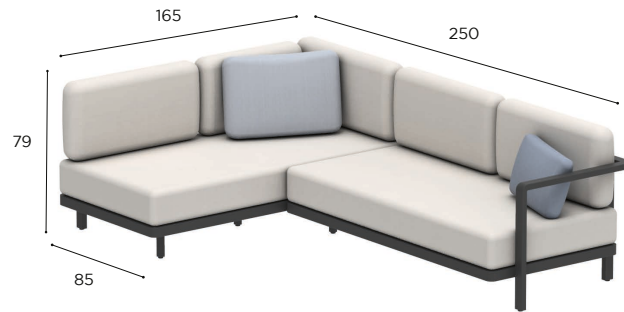

ALURA LOUNGE SETS

SET 01	
REF:	ALRL 01...
INFO:	ASSEMBLING NEEDED

SET A

SET B

SET 02	
REF:	ALRL 02...
INFO:	ASSEMBLING NEEDED

SET A

SET B

		COATED ALUMINIUM				
		WR	PB	S	BR	A
BATYLINE	WU	ALRL 01 A WRWU				
		ALRL 01 B WRWU				
	PG		ALRL 01 A PBPG	ALRL 01 A SPG		
			ALRL 01 B PBPG	ALRL 01 B SPG		
	GRP				ALRL 01 A BRGRP	
					ALRL 01 B BRGRP	
ZU					ALRL 01 A AZU	
						ALRL 01 B AZU
CUSHIONS (EXCL. DECO CUSHIONS)						
PIL ALRL 01 AB SET ED... (7 pcs)						
STAND.						
CAT. A						
CAT. B						
CAT. C						
OUTDOOR COVERS						
ODCALRLSET01A/ODCALRLSET01B						
STAND.						