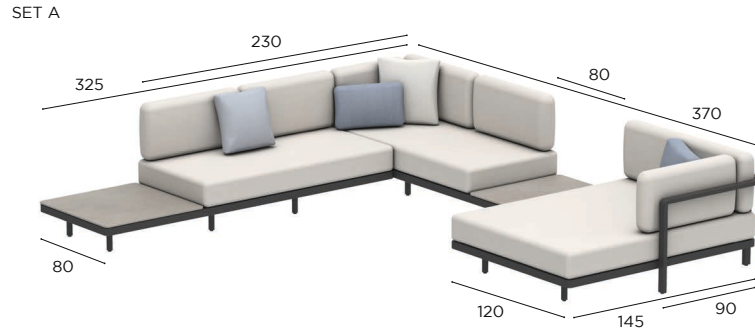

ALURA LOUNGE SETS

STANDARD / LIMITED / ON REQUEST

SET 17	
REF:	ALRL 17...
INFO:	ASSEMBLING NEEDED

		COATED ALUMINIUM				
		WR	PB	S	BR	A
BATYLINE	WU	ALRL 17 A WRWU • ALRL 17 B WRWU •				
	PG		ALRL 17 A PBPG • ALRL 17 B PBPG •	ALRL 17 A SPG • ALRL 17 B SPG •		
	GRP				ALRL 17 A BRGRP • ALRL 17 B BRGRP •	
	ZU					ALRL 17 A AZU • ALRL 17 B AZU •
	CUSHIONS (EXCL. DECO CUSHIONS)					
	PIL ALRL 17 AB SET ED... (10 pcs)					
STAND.						•
CAT. A						•
CAT. B						•
CAT. C						•
TABLE TOPS						
SEE OPTIONS P. 203						
OUTDOOR COVERS						
ODCALRLSET17A/ODCALRLSET17B						
STAND.						•