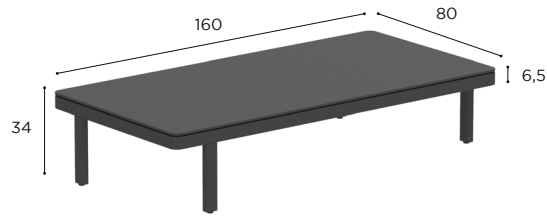

ALURA LOUNGE SPECIFICATIONS

STANDARD / LIMITED / ON REQUEST

LOUNGE TABLE	
REF:	ALRL 160 LTH...
WEIGHT:	44,7 kg
INFO:	ASSEMBLING NEEDED

		COATED ALUMINIUM + BATYLINE				
		WR	PB	S	BR	A
CERAMIC	WUM	ALRL 160 LTH CWRWUM	ALRL 160 LTH CPBWUM	ALRL 160 LTH CSWUM	ALRL 160 LTH CBRWUM	ALRL 160 LTH CAWUM
	BS	ALRL 160 LTH CWRBS	ALRL 160 LTH CPBBS	ALRL 160 LTH CSBS	ALRL 160 LTH CBRBS	ALRL 160 LTH CABS
	CD	ALRL 160 LTH CWRCD	ALRL 160 LTH CPBCD	ALRL 160 LTH CSCD	ALRL 160 LTH CBRCD	ALRL 160 LTH CACD
	TR	ALRL 160 LTH CWRTR	ALRL 160 LTH CPBTR	ALRL 160 LTH CSTR	ALRL 160 LTH CBRTR	ALRL 160 LTH CATR
	TG	ALRL 160 LTH CWR TG	ALRL 160 LTH CPBTG	ALRL 160 LTH CSTG	ALRL 160 LTH CBR TG	ALRL 160 LTH CATG
	CL	ALRL 160 LTH CWRCL	ALRL 160 LTH CPBCL	ALRL 160 LTH CSCL	ALRL 160 LTH CBRCL	ALRL 160 LTH CACL
	PG	ALRL 160 LTH CWRPG	ALRL 160 LTH CPBPG	ALRL 160 LTH CSPG	ALRL 160 LTH CBRPG	ALRL 160 LTH CAPG
	TS	ALRL 160 LTH CWRTS	ALRL 160 LTH CPBTS	ALRL 160 LTH CSTS	ALRL 160 LTH CBR TS	ALRL 160 LTH CATS
	TM	ALRL 160 LTH CWRTM	ALRL 160 LTH CPBTM	ALRL 160 LTH CSTM	ALRL 160 LTH CBR TM	ALRL 160 LTH CATM
	NM	ALRL 160 LTH CWRNM	ALRL 160 LTH CPBNM	ALRL 160 LTH CSNM	ALRL 160 LTH CBRNM	ALRL 160 LTH CANM
	ZUM	ALRL 160 LTH CWRZUM	ALRL 160 LTH CPBZUM	ALRL 160 LTH CSZUM	ALRL 160 LTH CBRZUM	ALRL 160 LTH CAZUM

TABLE TOP	
REF:	ALRL 160 TOP...
WEIGHT:	29,4 kg