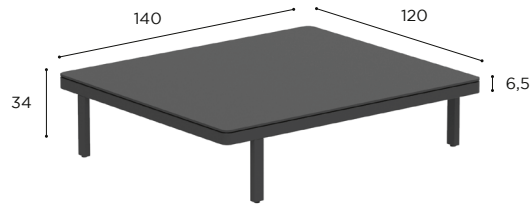

ALURA LOUNGE SPECIFICATIONS

STANDARD / LIMITED / ON REQUEST

LOUNGE TABLE	
REF:	ALRL 140 LTH...
WEIGHT:	19,8 kg
INFO:	ASSEMBLING NEEDED

		COATED ALUMINIUM + BATYLINE				
		WR	PB	S	BR	A
CERAMIC	WUM	ALRL 140 LTH CWRWUM	ALRL 140 LTH CPBWUM	ALRL 140 LTH CSWUM	ALRL 140 LTH CBRWUM	ALRL 140 LTH CAWUM
	BS	ALRL 140 LTH CWRBS	ALRL 140 LTH CPBBS	ALRL 140 LTH CSBS	ALRL 140 LTH CBRBS	ALRL 140 LTH CABS
	CD	ALRL 140 LTH CWRCD	ALRL 140 LTH CPBCD	ALRL 140 LTH CSCD	ALRL 140 LTH CBRCD	ALRL 140 LTH CACD
	TR	ALRL 140 LTH CWRTR	ALRL 140 LTH CPBTR	ALRL 140 LTH CSTR	ALRL 140 LTH CBRTR	ALRL 140 LTH CATR
	CL	ALRL 140 LTH CWRCL	ALRL 140 LTH CPBCL	ALRL 140 LTH CSCL	ALRL 140 LTH CBRCL	ALRL 140 LTH CACL
	PG	ALRL 140 LTH CWRPG	ALRL 140 LTH CPBPG	ALRL 140 LTH CSPG	ALRL 140 LTH CBRPG	ALRL 140 LTH CAPG
	TS	ALRL 140 LTH CWRTS	ALRL 140 LTH CPBTS	ALRL 140 LTH CSTS	ALRL 140 LTH CBRTS	ALRL 140 LTH CATS
	TM	ALRL 140 LTH CWRTM	ALRL 140 LTH CPBTM	ALRL 140 LTH CSTM	ALRL 140 LTH CBRTM	ALRL 140 LTH CATM
	NM	ALRL 140 LTH CWRNM	ALRL 140 LTH CPBNM	ALRL 140 LTH CSNM	ALRL 140 LTH CBRNM	ALRL 140 LTH CANM
	ZUM	ALRL 140 LTH CWRZUM	ALRL 140 LTH CPBZUM	ALRL 140 LTH CSZUM	ALRL 140 LTH CBRZUM	ALRL 140 LTH CAZUM

TABLE TOP	
REF:	ALRL 140 TOP...
WEIGHT:	14 kg