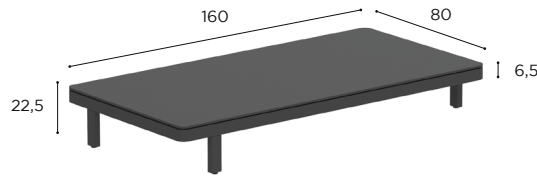

COATED ALUMINIUM + BATYLINE				
		WR	PB	S	BR	A
CERAMIC	WUM	ALRL 160 LTL CWRWUM	ALRL 160 LTL CPBWUM	ALRL 160 LTL CSWUM	ALRL 160 LTL CBRWUM	ALRL 160 LTL CAWUM
	BS	ALRL 160 LTL CWRBS	ALRL 160 LTL CPBBS	ALRL 160 LTL CSBS	ALRL 160 LTL CBRBS	ALRL 160 LTL CABS
	CD	ALRL 160 LTL CWRCD	ALRL 160 LTL CPBCD	ALRL 160 LTL CSCD	ALRL 160 LTL CBRCD	ALRL 160 LTL CACD
	TR	ALRL 160 LTL CWRTR	ALRL 160 LTL CPBTR	ALRL 160 LTL CSTR	ALRL 160 LTL CBRTR	ALRL 160 LTL CATR
	TG	ALRL 160 LTL CWRTG	ALRL 160 LTL CPBTG	ALRL 160 LTL CSTG	ALRL 160 LTL CBRTG	ALRL 160 LTL CATG
	CL	ALRL 160 LTL CWRCL	ALRL 160 LTL CPBCL	ALRL 160 LTL CSCL	ALRL 160 LTL CBRCL	ALRL 160 LTL CACL
	PG	ALRL 160 LTL CWRPG	ALRL 160 LTL CPBPG	ALRL 160 LTL CSPG	ALRL 160 LTL CBRPG	ALRL 160 LTL CAPG
	TS	ALRL 160 LTL CWRTS	ALRL 160 LTL CPBTS	ALRL 160 LTL CSTS	ALRL 160 LTL CBRTS	ALRL 160 LTL CATS
	TM	ALRL 160 LTL CWRTM	ALRL 160 LTL CPBTM	ALRL 160 LTL CSTM	ALRL 160 LTL CBRTM	ALRL 160 LTL CATM
	NM	ALRL 160 LTL CWRNM	ALRL 160 LTL CPBNM	ALRL 160 LTL CSNM	ALRL 160 LTL CBRNM	ALRL 160 LTL CANM
	ZUM	ALRL 160 LTL CWRZUM	ALRL 160 LTL CPBZUM	ALRL 160 LTL CSZUM	ALRL 160 LTL CBRZUM	ALRL 160 LTL CAZUM