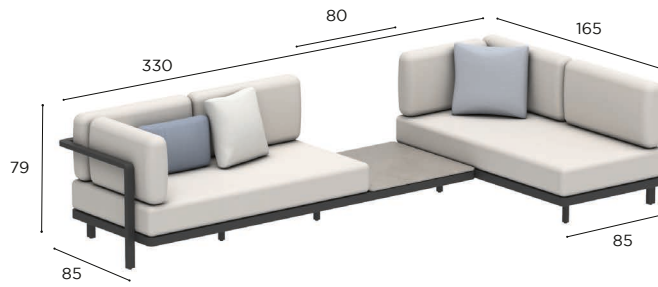

ALURA LOUNGE SETS

SET 13	
REF:	ALRL 13...
INFO:	ASSEMBLING NEEDED

SET A

SET B