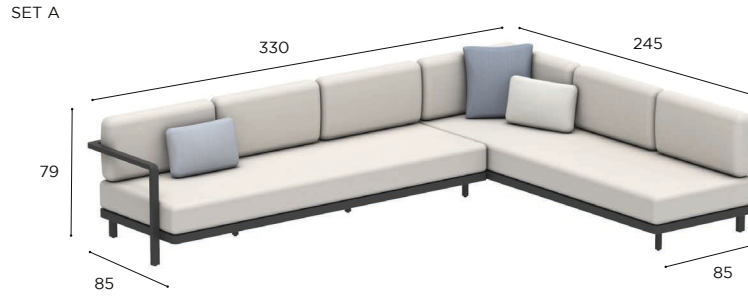

ALURA LOUNGE SETS

SET 09
REF: ARLR 09...
INFO: ASSEMBLING NEEDED

		COATED ALUMINIUM				
		WR	PB	S	BR	A
BATYLINE	WU	ALRL 09 A WRWU				
		ALRL 09 B WRWU				
	PG		ALRL 09 A PBPG	ALRL 09 A SPG		
			ALRL 09 B PBPG	ALRL 09 B SPG		
	GRP				ALRL 09 A BRGRP	
				ALRL 09 B BRGRP		
ZU					ALRL 09 A AZU	
						ALRL 09 B AZU
CUSHIONS (EXCL. DECO CUSHIONS)						
PIL ARLR 09 AB SET ED... (9 pcs)						
STAND.						
CAT. A						
CAT. B						
CAT. C						
OUTDOOR COVERS						
ODCALRLSET09A/ODCALRLSET09B						
STAND.						

SET 10
REF: ARLR 10...
INFO: ASSEMBLING NEEDED