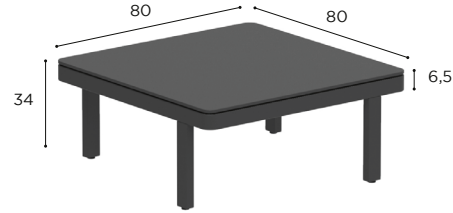

LOUNGE TABLE	
REF:	ALRL 80 LTL...
WEIGHT:	C: 24 kg W: 17 kg
INFO:	ASSEMBLING NEEDED

		COATED ALUMINIUM + BATYLINE					
		WR	PB	S	BR	A	
CERAMIC	WUM	ALRL 80 LTL CWRWUM	ALRL 80 LTL CPBWUM	ALRL 80 LTL CSWUM	ALRL 80 LTL CBRWUM	ALRL 80 LTL CAWUM	
	BS	ALRL 80 LTL CWRBS	ALRL 80 LTL CPBBS	ALRL 80 LTL CSBS	ALRL 80 LTL CBRBS	ALRL 80 LTL CABS	
	CD	ALRL 80 LTL CWRCD	ALRL 80 LTL CPBCD	ALRL 80 LTL CSCD	ALRL 80 LTL CBRCD	ALRL 80 LTL CACD	
	TR	ALRL 80 LTL CWRTR	ALRL 80 LTL CPBTR	ALRL 80 LTL CSTR	ALRL 80 LTL CBRTR	ALRL 80 LTL CATR	
	TG	ALRL 80 LTL CWRTG	ALRL 80 LTL CPBTG	ALRL 80 LTL CSTG	ALRL 80 LTL CBRTG	ALRL 80 LTL CATG	
	CL	ALRL 80 LTL CWRCL	ALRL 80 LTL CPBCL	ALRL 80 LTL CSCL	ALRL 80 LTL CBRCL	ALRL 80 LTL CACL	
	PG	ALRL 80 LTL CWRPG	ALRL 80 LTL CPBPG	ALRL 80 LTL CSPG	ALRL 80 LTL CBRPG	ALRL 80 LTL CAPG	
	TS	ALRL 80 LTL CWRTS	ALRL 80 LTL CPBTS	ALRL 80 LTL CSTS	ALRL 80 LTL CBRTS	ALRL 80 LTL CATS	
	TM	ALRL 80 LTL CWRTM	ALRL 80 LTL CPBTM	ALRL 80 LTL CSTM	ALRL 80 LTL CBRTM	ALRL 80 LTL CATM	
	NM	ALRL 80 LTL CWRNM	ALRL 80 LTL CPBNM	ALRL 80 LTL CSNM	ALRL 80 LTL CBRNM	ALRL 80 LTL CANM	
	ZUM	ALRL 80 LTL CWRZUM	ALRL 80 LTL CPBZUM	ALRL 80 LTL CSZUM	ALRL 80 LTL CBRZUM	ALRL 80 LTL CAZUM	
	TEAK	W	ALRL 80 LTL WWR	ALRL 80 LTL WPB	ALRL 80 LTL WS	ALRL 80 LTL WBR	ALRL 80 LTL WA

ALURA LOUNGE SPECIFICATIONS

STANDARD / LIMITED / ON REQUEST

LOUNGE TABLE	
REF:	ALRL 80 LTH...
WEIGHT:	C: 24,6 kg W: 18 kg
INFO:	ASSEMBLING NEEDED

TABLE TOP	
REF:	ALRL 80 TOP...
WEIGHT:	C: 14,7 kg W: 4,7 kg