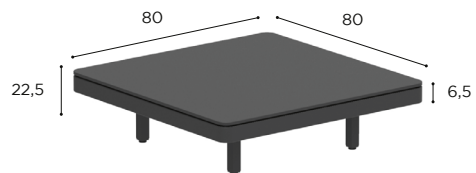

ALURA LOUNGE SPECIFICATIONS

LOUNGE TABLE	
REF:	ALRL 80...
WEIGHT:	C: 25,8 kg W: 19,1 kg
INFO:	ASSEMBLING NEEDED

		COATED ALUMINIUM + BATYLINE					
		WR	PB	S	BR	A	
CERAMIC	WUM	ALRL 80 CWRWUM	ALRL 80 CPBWUM	ALRL 80 CSWUM	ALRL 80 CBRWUM	ALRL 80 CAWUM	
	BS	ALRL 80 CWRBS	ALRL 80 CPBBS	ALRL 80 CSBS	ALRL 80 CBRBS	ALRL 80 CABS	
	CD	ALRL 80 CWRCD	ALRL 80 CPBCD	ALRL 80 CSCD	ALRL 80 CBRCD	ALRL 80 CACD	
	TR	ALRL 80 CWRTR	ALRL 80 CPBTR	ALRL 80 CSTR	ALRL 80 CBRTR	ALRL 80 CATR	
	TG	ALRL 80 CWRTG	ALRL 80 CPBTG	ALRL 80 CSTG	ALRL 80 CBRTG	ALRL 80 CATG	
	CL	ALRL 80 CWRCL	ALRL 80 CPBCL	ALRL 80 CSCL	ALRL 80 CBRCL	ALRL 80 CACL	
	PG	ALRL 80 CWRPG	ALRL 80 CPBPG	ALRL 80 CSPG	ALRL 80 CBRPG	ALRL 80 CAPG	
	TS	ALRL 80 CWRTS	ALRL 80 CPBTS	ALRL 80 CSTS	ALRL 80 CBRTS	ALRL 80 CATS	
	TM	ALRL 80 CWRTM	ALRL 80 CPBTM	ALRL 80 CSTM	ALRL 80 CBRTM	ALRL 80 CATM	
	NM	ALRL 80 CWRNM	ALRL 80 CPBNM	ALRL 80 CSNM	ALRL 80 CBRNM	ALRL 80 CANM	
	ZUM	ALRL 80 CWRZUM	ALRL 80 CPBZUM	ALRL 80 CSZUM	ALRL 80 CBRZUM	ALRL 80 CAZUM	
	TEAK	W	ALRL 80 WWR	ALRL 80 WPB	ALRL 80 WS	ALRL 80 WBR	ALRL 80 WA

LOUNGE TABLE	
REF:	ALRL 80 LTL...
WEIGHT:	C: 24 kg W: 17 kg
INFO:	ASSEMBLING NEEDED