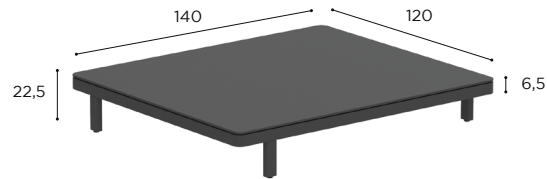

COATED ALUMINIUM + BATYLINE						
	WR	PB	S	BR	A	
CERAMIC	WUM	ALRL 140 LTL CWRWUM	ALRL 140 LTL CPBWUM	ALRL 140 LTL CSWUM	ALRL 140 LTL CBRWUM	ALRL 140 LTL CAWUM
	BS	ALRL 140 LTL CWRBS	ALRL 140 LTL CPBBS	ALRL 140 LTL CSBS	ALRL 140 LTL CBRBS	ALRL 140 LTL CABS
	CD	ALRL 140 LTL CWRCD	ALRL 140 LTL CPBCD	ALRL 140 LTL CSCD	ALRL 140 LTL CBRCD	ALRL 140 LTL CACD
	TR	ALRL 140 LTL CWRTR	ALRL 140 LTL CPBTR	ALRL 140 LTL CSTR	ALRL 140 LTL CBRTR	ALRL 140 LTL CATR
	CL	ALRL 140 LTL CWRCL	ALRL 140 LTL CPBCL	ALRL 140 LTL CSCL	ALRL 140 LTL CBRCL	ALRL 140 LTL CACL
	PG	ALRL 140 LTL CWRPG	ALRL 140 LTL CPBPG	ALRL 140 LTL CSPG	ALRL 140 LTL CBRPG	ALRL 140 LTL CAPG
	TS	ALRL 140 LTL CWRTS	ALRL 140 LTL CPBTS	ALRL 140 LTL CSTS	ALRL 140 LTL CBRTS	ALRL 140 LTL CATS
	TM	ALRL 140 LTL CWRM	ALRL 140 LTL CPBTM	ALRL 140 LTL CSTM	ALRL 140 LTL CBRM	ALRL 140 LTL CATM
	NM	ALRL 140 LTL CWRNM	ALRL 140 LTL CPBNM	ALRL 140 LTL CSNM	ALRL 140 LTL CBRNM	ALRL 140 LTL CANM
	ZUM	ALRL 140 LTL CWRZUM	ALRL 140 LTL CPBZUM	ALRL 140 LTL CSZUM	ALRL 140 LTL CBRZUM	ALRL 140 LTL CAZUM