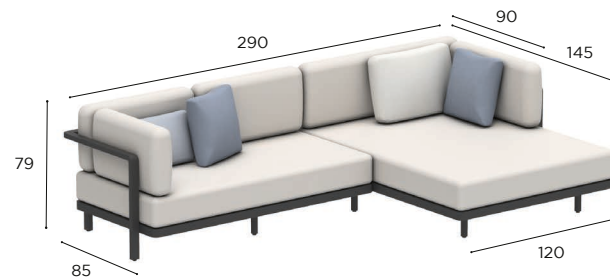

ALURA LOUNGE SETS

SET 13	
REF:	ALRL 13...
INFO:	ASSEMBLING NEEDED

SET A

SET B

SET 14	
REF:	ALRL 14...
INFO:	ASSEMBLING NEEDED

SET A

SET B

		COATED ALUMINIUM				
		WR	PB	S	BR	A
BATYLINE	WU	ALRL 13 A WRWU				
		ALRL 13 B WRWU				
	PG		ALRL 13 A PBPG	ALRL 13 A SPG		
			ALRL 13 B PBPG	ALRL 13 B SPG		
GRP				ALRL 13 A BRGRP		
				ALRL 13 B BRGRP		
ZU					ALRL 13 A AZU	
					ALRL 13 B AZU	
CUSHIONS (EXCL. DECO CUSHIONS)						
PIL ALRL 13 AB SET ED... (8 pcs)						
STAND.						
CAT. A						
CAT. B						
CAT. C						
TABLE TOPS						
SEE OPTIONS P. 203						
OUTDOOR COVERS						
ODCALRLSET13A/ODCALRLSET13B						
STAND.						