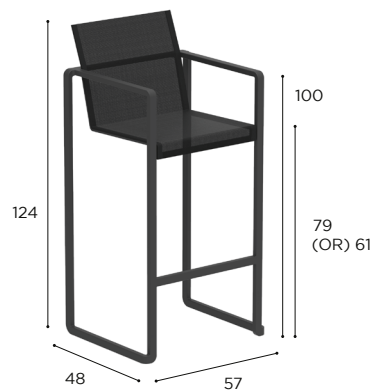

ALURA

Design by Kris Van Puyvelde

ALURA SPECIFICATIONS

STANDARD / LIMITED / ON REQUEST

DINING CHAIR	
REF:	ALR 47 T...
WEIGHT:	6,4 kg (1)
INFO:	STACKABLE

		COATED ALUMINIUM				
		W	PB	S	BR	A
BATYLINE	WU	ALR 47 TWWU				
	PG		ALR 47 TPBPG	ALR 47 TSPG		
	GRP				ALR 47 TBRGRP	
	ZU					ALR 47 TAZU
		CUSHIONS				
		PIL ALR 47 T ... (SEAT + BACK)				
CAT. A		•				
CAT. B		•				
CAT. C		•				

ARM CHAIR	
REF:	ALR 55 T...
WEIGHT:	9,9 kg (1)
INFO:	STACKABLE OPTIONAL TEAK ARMRESTS BRONZE (BR) FRAME INCLUDES TEAK ARMRESTS

		COATED ALUMINIUM				
		W	PB	S	BR	A
BATYLINE	WU	ALR 55 TWWU				
	PG		ALR 55 TPBPG	ALR 55 TSPG		
	GRP				ALR 55 TBRGRP	
	ZU					ALR 55 TAZU
		ALR 55 T ARWSET (TEAK ARMRESTS)				
		•				
		CUSHIONS				
		PIL ALR 55 T ... (SEAT + BACK)				
CAT. A		•				
CAT. B		•				
CAT. C		•				

BAR CHAIR	
REF:	ALR 43 T...
WEIGHT:	9,8 kg (1)
INFO:	STACKABLE OPTIONAL TEAK ARMRESTS BRONZE (BR) FRAME INCLUDES TEAK ARMRESTS LOWERED FRAME ON REQUEST

		COATED ALUMINIUM				
		W	PB	S	BR	A
BATYLINE	WU	ALR 43 TWWU				
	PG		ALR 43 TPBPG	ALR 43 TSPG		
	GRP				ALR 43 TBRGRP	
	ZU					ALR 43 TAZU
		ALR 43 T ARWSET (TEAK ARMRESTS)				
		•				
		CUSHIONS				
		PIL ALR 43 T ... (SEAT + BACK)				
CAT. A		•				
CAT. B		•				
CAT. C		•				
		LOWERED FRAME (SURCHARGE)				
		•				

ALURA SPECIFICATIONS

FOOTREST	
REF:	ALR F T...
WEIGHT:	3,1 kg (1)
INFO:	STACKABLE

		COATED ALUMINIUM				
		W	PB	S	BR	A
BATYLINE	WU	ALR F TWWU				
	PG		ALR F TPBPG	ALR F TSPG		
	GRP				ALR F TBRGRP	
	ZU					ALR F TAZU