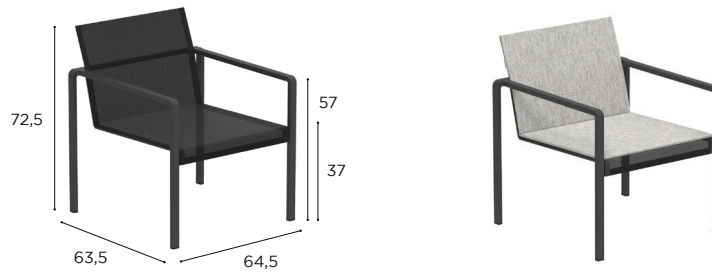

ALURA SPECIFICATIONS

FOOTREST	
REF:	ALR F T...
WEIGHT:	3,1 kg (1)
INFO:	STACKABLE

		COATED ALUMINIUM				
		W	PB	S	BR	A
BATYLINE	WU	ALR F TWWU				
	PG		ALR F TPBPG	ALR F TSPG		
	GRP				ALR F TBRGRP	
	ZU					ALR F TAZU

LOW CHAIR	
REF:	ALR 77 T...
WEIGHT:	9,5 kg (1)
INFO:	STACKABLE OPTIONAL TEAK ARMRESTS BRONZE (BR) FRAME INCLUDES TEAK ARMRESTS

		COATED ALUMINIUM				
		W	PB	S	BR	A
BATYLINE	WU	ALR 77 TWWU				
	PG		ALR 77 TPBPG	ALR 77 TSPG		
	GRP				ALR 77 TBRGRP	
	ZU					ALR 77 TAZU
		ALR 77 T ARWSET				
		CUSHIONS				
		PIL ALR 77 T ... (SEAT + BACK)				
CAT. A		•				
CAT. B		•				
CAT. C		•				

LOUNGER	
REF:	ALR 195 T...
WEIGHT:	22,7 kg (1)
INFO:	STACKABLE WHEELS RECLINER PNEUMATIC HEADCUSHION INCLUDED OPTIONAL TEAK ARMRESTS BRONZE (BR) FRAME INCLUDES TEAK ARMRESTS