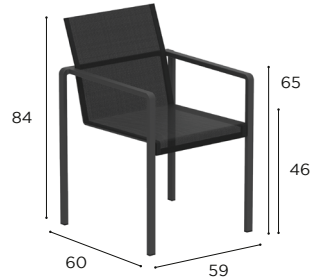

ALURA

Design by Kris Van Puyvelde

ALURA SPECIFICATIONS

STANDARD / LIMITED / ON REQUEST

DINING CHAIR	
REF:	ALR 47 T...
WEIGHT:	6,4 kg (1)
INFO:	STACKABLE

		COATED ALUMINIUM				
		W	PB	S	BR	A
BATYLINE	WU	ALR 47 TWWU				
	PG		ALR 47 TPBPG	ALR 47 TSPG		
	GRP				ALR 47 TBRGRP	
	ZU					ALR 47 TAZU
		CUSHIONS				
		PIL ALR 47 T ... (SEAT + BACK)				
CAT. A		•				
CAT. B		•				
CAT. C		•				

ARM CHAIR	
REF:	ALR 55 T...
WEIGHT:	9,9 kg (1)
INFO:	STACKABLE OPTIONAL TEAK ARMRESTS BRONZE (BR) FRAME INCLUDES TEAK ARMRESTS

		COATED ALUMINIUM				
		W	PB	S	BR	A
BATYLINE	WU	ALR 55 TWWU				
	PG		ALR 55 TPBPG	ALR 55 TSPG		
	GRP				ALR 55 TBRGRP	
	ZU					ALR 55 TAZU
		ALR 55 T ARWSET (TEAK ARMRESTS)				
		•				
		CUSHIONS				
		PIL ALR 55 T ... (SEAT + BACK)				
CAT. A		•				
CAT. B		•				
CAT. C		•				

BAR CHAIR	
REF:	ALR 43 T...
WEIGHT:	9,8 kg (1)
INFO:	STACKABLE OPTIONAL TEAK ARMRESTS BRONZE (BR) FRAME INCLUDES TEAK ARMRESTS LOWERED FRAME ON REQUEST

		COATED ALUMINIUM				
		W	PB	S	BR	A
BATYLINE	WU	ALR 43 TWWU				
	PG		ALR 43 TPBPG	ALR 43 TSPG		
	GRP				ALR 43 TBRGRP	
	ZU					ALR 43 TAZU
		ALR 43 T ARWSET (TEAK ARMRESTS)				
		•				
		CUSHIONS				
		PIL ALR 43 T ... (SEAT + BACK)				
CAT. A		•				
CAT. B		•				
CAT. C		•				
		LOWERED FRAME (SURCHARGE)				
		•				

ALURA SPECIFICATIONS

FOOTREST	
REF:	ALR F T...
WEIGHT:	3,1 kg (1)
INFO:	STACKABLE

		COATED ALUMINIUM				
		W	PB	S	BR	A
BATYLINE	WU	ALR F TWWU				
	PG		ALR F TPBPG	ALR F TSPG		
	GRP				ALR F TBRGRP	
	ZU					ALR F TAZU