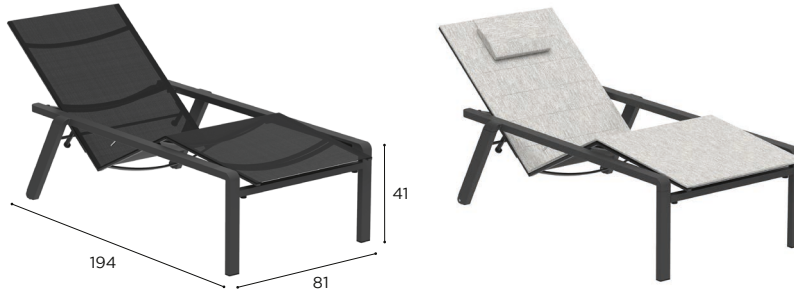

COATED ALUMINIUM				
		W	PB	S	BR	A
BATYLINE	WU	ALR 195 TWWU				
	PG		ALR 195 TPBPG	ALR 195 TSPG		
	GRP				ALR 195 TBRGRP	
	ZU					ALR 195 TAZU
		ALR 195 T ARWSET				
		CUSHIONS				
		PIL ALR 195 T ...				
CAT. A		•				
CAT. B		•				
CAT. C		•