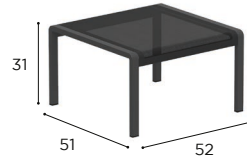

ALURA SPECIFICATIONS

FOOTREST	
REF:	ALR F T...
WEIGHT:	3,1 kg (1)
INFO:	STACKABLE