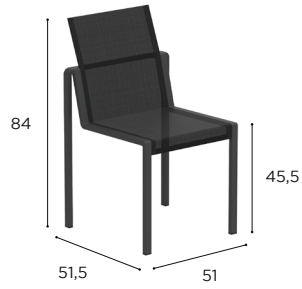

ALURA

Design by Kris Van Puyvelde

ALURA SPECIFICATIONS

STANDARD / LIMITED / ON REQUEST

DINING CHAIR	
REF:	ALR 47 T...
WEIGHT:	6,4 kg (1)
INFO:	STACKABLE

		COATED ALUMINIUM				
		W	PB	S	BR	A
BATYLINE	WU	ALR 47 TWWU				
	PG		ALR 47 TPBPG	ALR 47 TSPG		
	GRP				ALR 47 TBRGRP	
	ZU					ALR 47 TAZU
		CUSHIONS				
		PIL ALR 47 T ... (SEAT + BACK)				
CAT. A		•				
CAT. B		•				
CAT. C		•				

ARM CHAIR	
REF:	ALR 55 T...
WEIGHT:	9,9 kg (1)
INFO:	STACKABLE OPTIONAL TEAK ARMRESTS BRONZE (BR) FRAME INCLUDES TEAK ARMRESTS

		COATED ALUMINIUM				
		W	PB	S	BR	A
BATYLINE	WU	ALR 55 TWWU				
	PG		ALR 55 TPBPG	ALR 55 TSPG		
	GRP				ALR 55 TBRGRP	
	ZU					ALR 55 TAZU
		ALR 55 T ARWSET (TEAK ARMRESTS)				
		•				
		CUSHIONS				
		PIL ALR 55 T ... (SEAT + BACK)				
CAT. A		•				
CAT. B		•				
CAT. C		•				

BAR CHAIR	
REF:	ALR 43 T...
WEIGHT:	9,8 kg (1)
INFO:	STACKABLE OPTIONAL TEAK ARMRESTS BRONZE (BR) FRAME INCLUDES TEAK ARMRESTS LOWERED FRAME ON REQUEST

		COATED ALUMINIUM				
		W	PB	S	BR	A
BATYLINE	WU	ALR 43 TWWU				
	PG		ALR 43 TPBPG	ALR 43 TSPG		
	GRP				ALR 43 TBRGRP	
	ZU					ALR 43 TAZU
		ALR 43 T ARWSET (TEAK ARMRESTS)				
		•				
		CUSHIONS				
		PIL ALR 43 T ... (SEAT + BACK)				
CAT. A		•				
CAT. B		•				
CAT. C		•				
		LOWERED FRAME (SURCHARGE)				
		•				

ALURA SPECIFICATIONS

FOOTREST	
REF:	ALR F T...
WEIGHT:	3,1 kg (1)
INFO:	STACKABLE

		COATED ALUMINIUM				
		W	PB	S	BR	A
BATYLINE	WU	ALR F TWWU				
	PG		ALR F TPBPG	ALR F TSPG		
	GRP				ALR F TBRGRP	
	ZU					ALR F TAZU