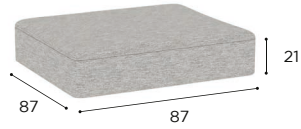

MAMBO LOUNGE SPECIFICATIONS

STANDARD / LIMITED / ON REQUEST

	SEAT CUSHIONS				BACK / ARMREST CUSHIONS	
	SEAT	CORNER SEAT LEFT	CORNER SEAT RIGHT	TWIN SEAT	BACK	CORNER BACK / ARMREST
	PIL MBOL 90S...	PIL MBOL 90CSL...	PIL MBOL 90CSR...	PIL MBOL TSS	PIL MBOL 90B...	PIL MBOL 90CB...
STAND.	•	•	•	•	•	•
CAT. A	•	•	•	•	•	•
CAT. B	•	•	•	•	•	•
CAT. C	•	•	•	•	•	•