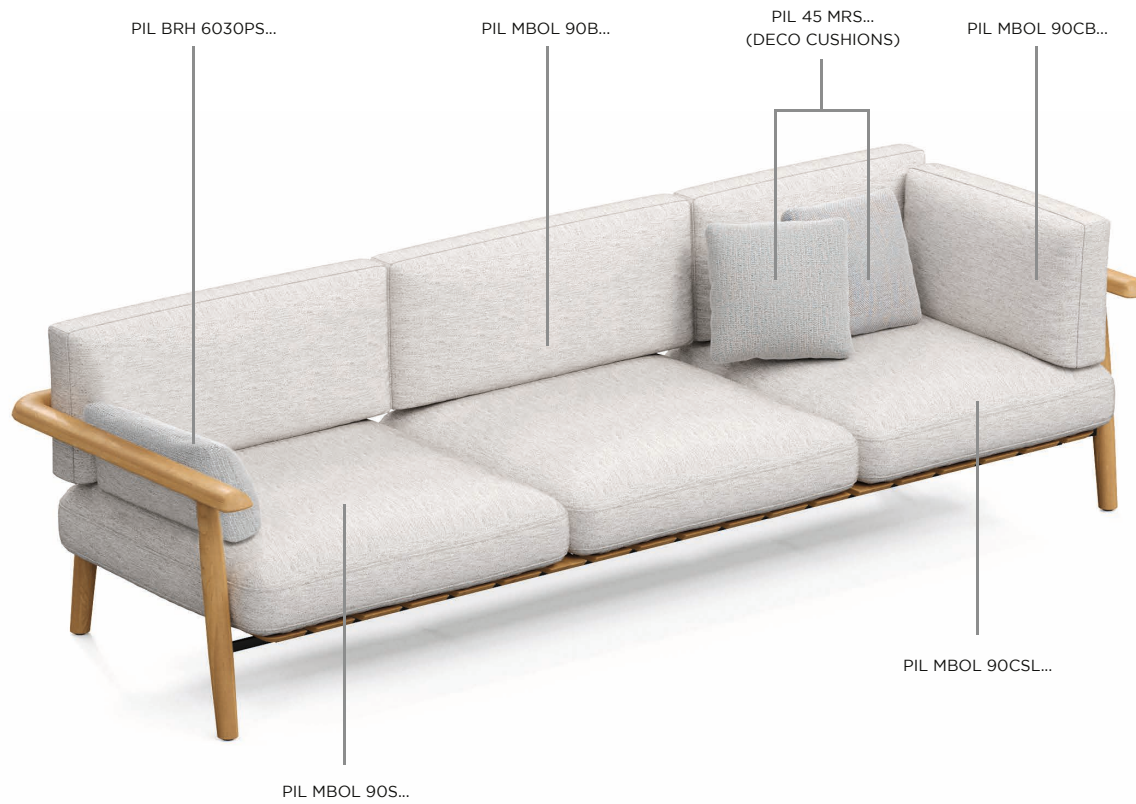

MAMBO LOUNGE SPECIFICATIONS

STANDARD / LIMITED / ON REQUEST

	SEAT CUSHIONS				BACK / ARMREST CUSHIONS	
	SEAT	CORNER SEAT LEFT	CORNER SEAT RIGHT	TWIN SEAT	BACK	CORNER BACK / ARMREST
	PIL MBOL 90S...	PIL MBOL 90CSL...	PIL MBOL 90CSR...	PIL MBOL TSS	PIL MBOL 90B...	PIL MBOL 90CB...
STAND.	•	•	•	•	•	•
CAT. A	•	•	•	•	•	•
CAT. B	•	•	•	•	•	•
CAT. C	•	•	•	•	•	•

	COMFORT CUSHIONS
	PIL BRH 6030 PS...
STAND.	•
CAT. A	•
CAT. B	•
CAT. C	•