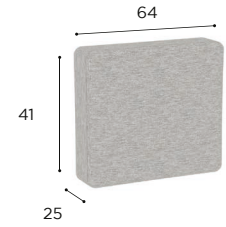

MAMBO LOUNGE SPECIFICATIONS

STANDARD / LIMITED / ON REQUEST

	SEAT CUSHIONS				BACK / ARMREST CUSHIONS	
	SEAT	CORNER SEAT LEFT	CORNER SEAT RIGHT	TWIN SEAT	BACK	CORNER BACK / ARMREST
	PIL MBOL 90S...	PIL MBOL 90CSL...	PIL MBOL 90CSR...	PIL MBOL TSS	PIL MBOL 90B...	PIL MBOL 90CB...
STAND.	•	•	•	•	•	•
CAT. A	•	•	•	•	•	•
CAT. B	•	•	•	•	•	•
CAT. C	•	•	•	•	•	•