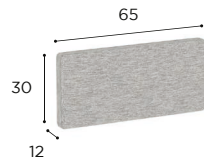

COMFORT CUSHIONS
	PIL BRH 6030 PS...
STAND.	•
CAT. A	•
CAT. B	•
CAT. C	•