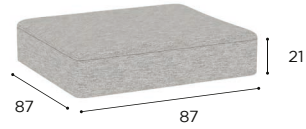

MAMBO LOUNGE SPECIFICATIONS

STANDARD / LIMITED / ON REQUEST

	SEAT CUSHIONS				BACK / ARMREST CUSHIONS	
	SEAT	CORNER SEAT LEFT	CORNER SEAT RIGHT	TWIN SEAT	BACK	CORNER BACK / ARMREST
	PIL MBOL 90S...	PIL MBOL 90CSL...	PIL MBOL 90CSR...	PIL MBOL TSS	PIL MBOL 90B...	PIL MBOL 90CB...
STAND.	•	•	•	•	•	•
CAT. A	•	•	•	•	•	•
CAT. B	•	•	•	•	•	•
CAT. C	•	•	•	•	•	•