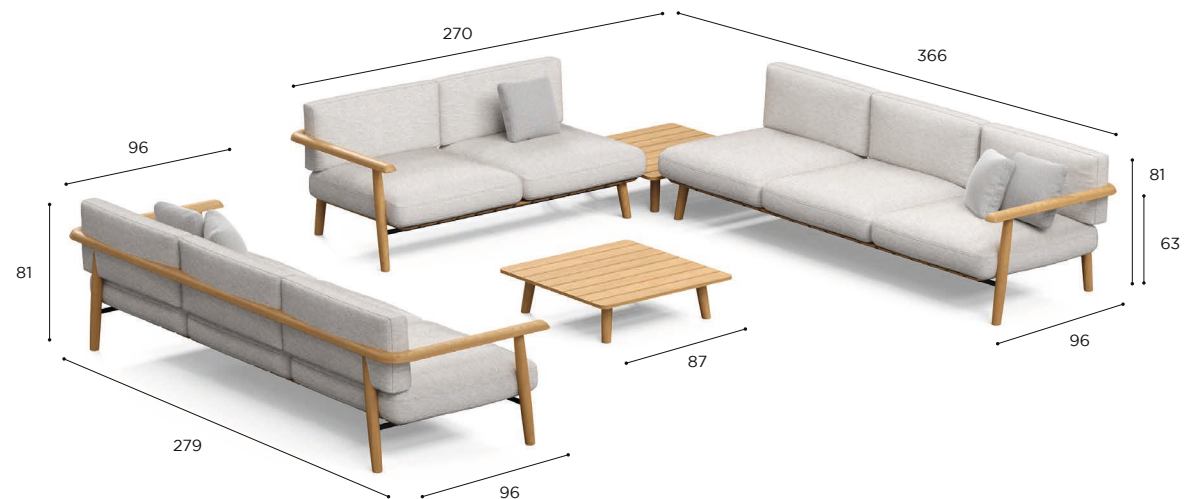

MAMBO LOUNGE SETS

SET 04	
REF:	MBOL SET 04
INCLUDED:	
1 x	MBOL 270 WA
1 x	MBOL 270L WA
2 x	MBOL 90T WA
2 x	PIL MBOL 270CL
PRICE FOR LOUNGE MODULE + STANDARD CUSHIONS DECO CUSHIONS NOT INCLUDED!	

MBOL SET 04

SET 08	
REF:	MBOL SET 08
INCLUDED:	
1 x	MBOL 180R WA
1 x	MBOL TS WA
1 x	MBOL 270L WA
2 x	MBOL 90T WA
1 x	PIL MBOL 180CR
1 x	PIL MBOL TS
1 x	PIL MBOL 270
PRICE FOR LOUNGE MODULE + STANDARD CUSHIONS DECO CUSHIONS NOT INCLUDED!	

SET 06	
REF:	MBOL SET 06
INCLUDED:	
1 x	MBOL 270 WA
1 x	MBOL 270L WA
1 x	MBOL 180R WA
2 x	MBOL 90T WA
2 x	PIL MBOL 270
1 x	PIL MBOL 180
PRICE FOR LOUNGE MODULE + STANDARD CUSHIONS DECO CUSHIONS NOT INCLUDED!	

MBOL SET 06