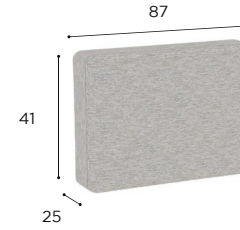

MAMBO LOUNGE SPECIFICATIONS

STANDARD / LIMITED / ON REQUEST

	SEAT CUSHIONS				BACK / ARMREST CUSHIONS	
	SEAT	CORNER SEAT LEFT	CORNER SEAT RIGHT	TWIN SEAT	BACK	CORNER BACK / ARMREST
	PIL MBOL 90S...	PIL MBOL 90CSL...	PIL MBOL 90CSR...	PIL MBOL TSS	PIL MBOL 90B...	PIL MBOL 90CB...
STAND.	•	•	•	•	•	•
CAT. A	•	•	•	•	•	•
CAT. B	•	•	•	•	•	•
CAT. C	•	•	•	•	•	•