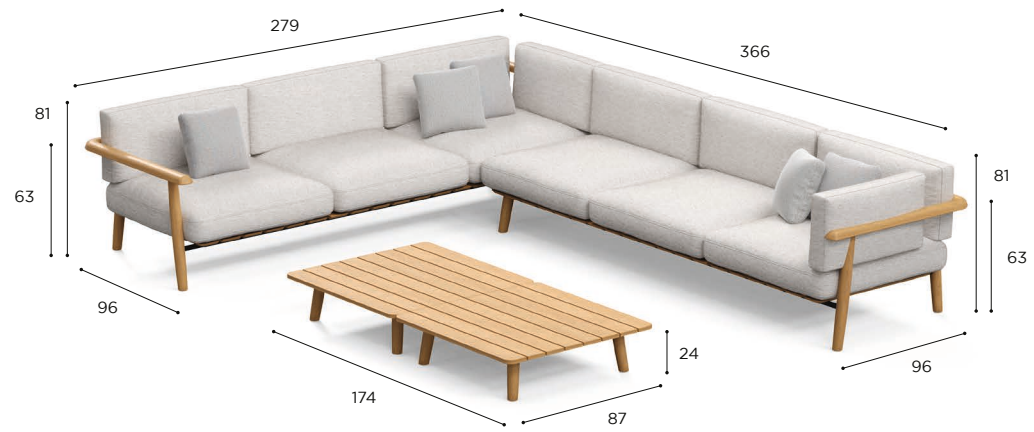

MAMBO LOUNGE SETS

SET 04	
REF:	MBOL SET 04
INCLUDED:	
1 x	MBOL 270 WA
1 x	MBOL 270L WA
2 x	MBOL 90T WA
2 x	PIL MBOL 270CL
PRICE FOR LOUNGE MODULE + STANDARD CUSHIONS DECO CUSHIONS NOT INCLUDED!	

MBOL SET 04