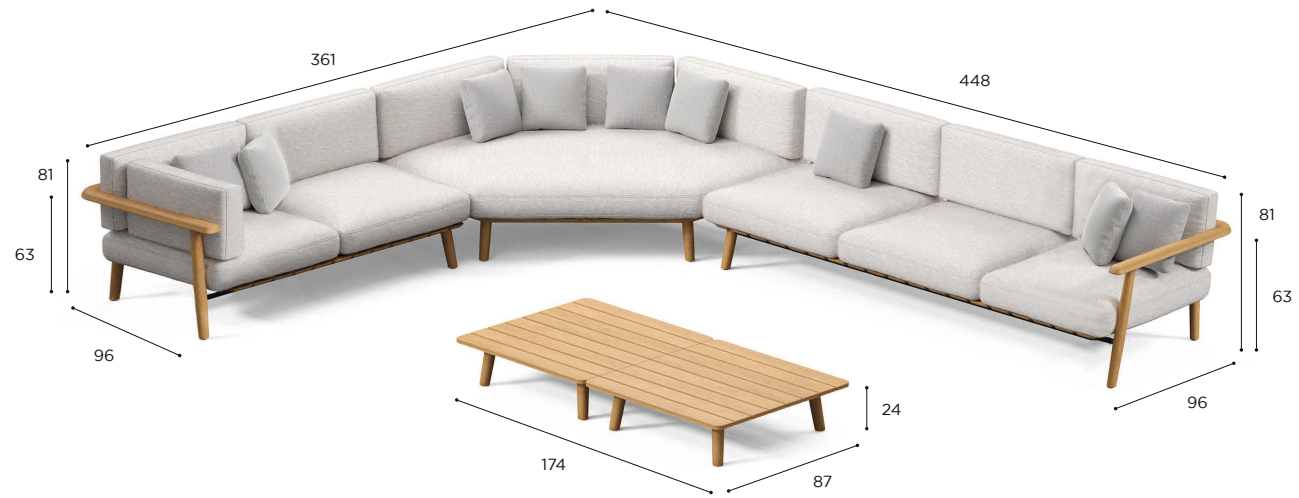

SET 08	
REF:	MBOL SET 08
INCLUDED:	
1 x	MBOL 180R WA
1 x	MBOL TS WA
1 x	MBOL 270L WA
2 x	MBOL 90T WA
1 x	PIL MBOL 180CR
1 x	PIL MBOL TS
1 x	PIL MBOL 270
PRICE FOR LOUNGE MODULE + STANDARD CUSHIONS DECO CUSHIONS NOT INCLUDED!	

MBOL SET 08

SET 06	
REF:	MBOL SET 06
INCLUDED:	
1 x	MBOL 270 WA
1 x	MBOL 270L WA
1 x	MBOL 180R WA
2 x	MBOL 90T WA
2 x	PIL MBOL 270
1 x	PIL MBOL 180
PRICE FOR LOUNGE MODULE + STANDARD CUSHIONS DECO CUSHIONS NOT INCLUDED!