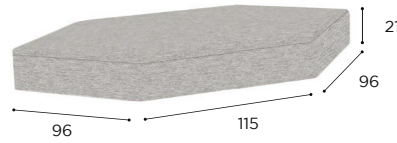

MAMBO LOUNGE SPECIFICATIONS

STANDARD / LIMITED / ON REQUEST

	SEAT CUSHIONS				BACK / ARMREST CUSHIONS	
	SEAT	CORNER SEAT LEFT	CORNER SEAT RIGHT	TWIN SEAT	BACK	CORNER BACK / ARMREST
	PIL MBOL 90S...	PIL MBOL 90CSL...	PIL MBOL 90CSR...	PIL MBOL TSS	PIL MBOL 90B...	PIL MBOL 90CB...
STAND.	•	•	•	•	•	•
CAT. A	•	•	•	•	•	•
CAT. B	•	•	•	•	•	•
CAT. C	•	•	•	•	•	•