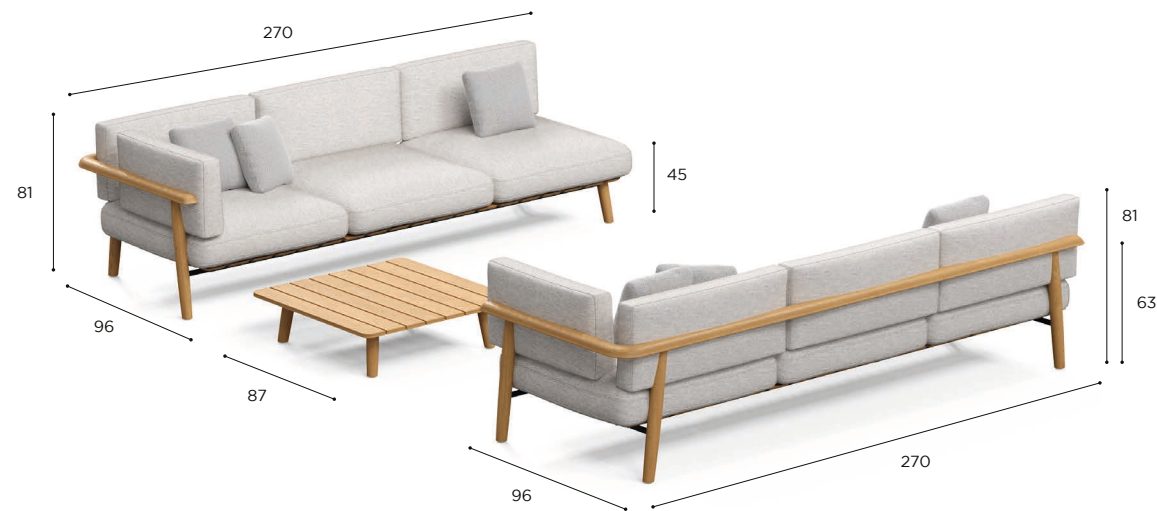

SET 03	
REF:	MBOL SET 03
INCLUDED:	
1 x	MBOL 270L WA
1 x	MBOL 270R WA
1 x	MBOL 90T WA
1 x	PIL MBOL 270CL
1 x	PIL MBOL 270CR
PRICE FOR LOUNGE MODULE + STANDARD CUSHIONS DECO CUSHIONS NOT INCLUDED!	

MBOL SET 03