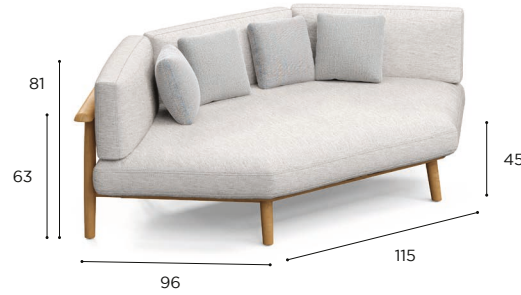

	COMFORT CUSHIONS
	PIL BRH 6030 PS...
STAND.	•
CAT. A	•
CAT. B	•
CAT. C	•

# MAMBO LOUNGE SPECIFICATIONS

ONE SEATER	
REF:	MBOL 100...
WEIGHT:	35 kg
INFO:	DECO CUSHIONS NOT INCLUDED

	TEAK
	W
	MBOL 100 WA
	•
	CUSHION SET
	PIL MBOL 100...
STAND.	•
CAT. A	•
CAT. B	•
CAT. C	•

TWIN SEAT / CORNER	
REF:	MBOLTS...
WEIGHT:	56 kg
INFO:	DECO CUSHIONS NOT INCLUDED