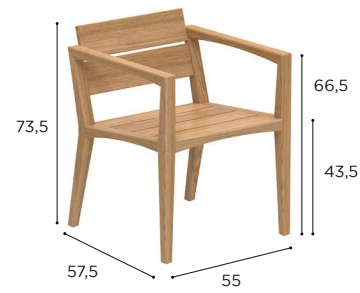

ZENHIT

Design by Kris Van Puyvelde

REFERENCE: STANDARD / LIMITED / ON REQUEST

ZENHIT SPECIFICATIONS

DINING CHAIR	
REF:	ZNT 55
WEIGHT:	9 kg

	TEAK
	W
	ZNT 55
	•
	CUSHIONS
	PIL ZNT 55 ED... (SEAT + BACK)
CAT. A	•
CAT. B	•
CAT. C	•

LOW CHAIR	
REF:	ZNT 77
WEIGHT:	11 kg

	TEAK
	W
	ZNT 77
	•
	CUSHIONS
	PIL ZNT 77 ED... (SEAT + BACK)
CAT. A	•
CAT. B	•
CAT. C	•

LOUNGER	
REF:	ZNT 195
WEIGHT:	33 kg
INFO:	WHEELS RECLINER

	TEAK
	W
	ZNT 195
	•
	CUSHIONS
	PIL ZNT 195 ED... (SEAT + BACK + HEAD)
CAT. A	•
CAT. B	•
CAT. C	•