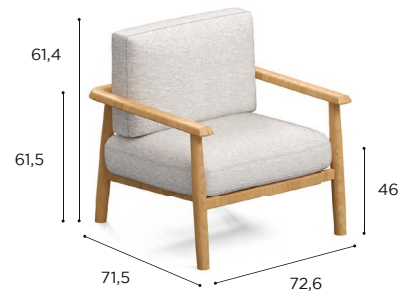

# MAMBO SPECIFICATIONS

STANDARD / LIMITED / ON REQUEST

DINING CHAIR	
REF:	MBO 55...
WEIGHT:	6,7 kg / 14,8 Lbs
INFO:	ASSEMBLING NEEDED

	TEAK
	W
	MBO 55
	•
	SEAT & BACK CUSHION
	PIL MBO 55...
STAND.	•
CAT. A	•
CAT. B	•
CAT. C	•

LOW CHAIR	
REF:	MBO 77...
WEIGHT:	8,5 kg / 18,7 Lbs
INFO:	ASSEMBLING NEEDED

	TEAK
	W
	MBO 77
	•
	SEAT & BACK CUSHION
	PIL MBO 77...
STAND.	•
CAT. A	•
CAT. B	•
CAT. C	•