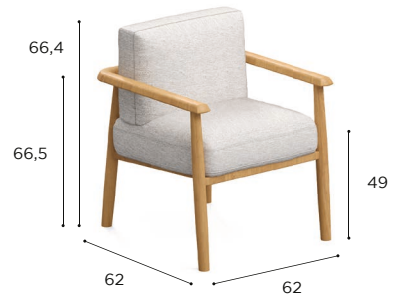

# MAMBO SPECIFICATIONS

STANDARD / LIMITED / ON REQUEST

DINING CHAIR	
REF:	MBO 55...
WEIGHT:	6,7 kg / 14,8 Lbs
INFO:	ASSEMBLING NEEDED

	TEAK
	W
	MBO 55
	•
	SEAT & BACK CUSHION
	PIL MBO 55...
STAND.	•
CAT. A	•
CAT. B	•
CAT. C	•

LOW CHAIR	
REF:	MBO 77...
WEIGHT:	8,5 kg / 18,7 Lbs
INFO:	ASSEMBLING NEEDED

	TEAK
	W
	MBO 77
	•
	SEAT & BACK CUSHION
	PIL MBO 77...
STAND.	•
CAT. A	•
CAT. B	•
CAT. C	•