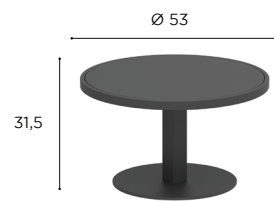

BAR CHAIR	
REF:	OZN 43T...
WEIGHT:	8,1 kg
INFO:	LOWERED FRAME ON REQUEST

	BRUSHED STAINLESS STEEL	ELECTROPOL-STAINLESS STEEL	COATED ALUMINIUM				
	SS	EP	W	PB	S	BR	A
BATYLINE	WU	OZN 43 TEPWU	OZN 43 TWWU				
	CAU	OZN 43 TEPCAU					
	PG			OZN 43 TPBPG	OZN 43 TSPG		
	GRP					OZN 43 TBRGRP	
	ZU	OZN 43 TEPZU					OZN 43 TAZU
CUSHIONS							
PIL OZN 43 T ... (SEAT + BACK)							
CAT. A							
CAT. B							
CAT. C							
LOWERED FRAME (SURCHARGE)							

O-ZON SPECIFICATIONS

REFERENCE: STANDARD / LIMITED / ON REQUEST

LOUNGER	
REF:	OZN 195T...
WEIGHT:	28 kg
INFO:	STACKABLE RECLINER WHEELS HEADCUSHION INCLUDED

	BRUSHED STAINLESS STEEL	ELECTROPOL- STAINLESS STEEL	COATED ALUMINIUM				
	SS	EP	W	PB	S	BR	A
BATHLINE	WU	OZN 195 TPUW	OZN 195 TWWU				
	CAU	OZN 195 TCAU	OZN 195 TPCAU				
	PG			OZN 195 TPBPG	OZN 195 TSPG		
	GRP					OZN 195 TBRGP	
	ZU	OZN 195 TZU	OZN 195 TEPZU				OZN 195 TAZU
	OZN 195 T ARWSET (TEAK ARMRESTS ASSEMBLED IN FACTORY)						
	OZN 195 T ARWSET (TEAK ARMRESTS SENT AFTERWARDS)						
	CUSHIONS PIL OZN 195 T ...						
CAT. A							
CAT. B							
CAT. C							

SIDE TABLE	
REF:	OZN 50...
WEIGHT:	10,4 kg

	BRUSHED STAINLESS STEEL	ELECTROPOLISHED STAINLESS STEEL	COATED ALUMINIUM	
	SS	EP	W	S
CERAMIC	WUM	OZN 50 CEPWUM*	OZN 50 CWWUM*	
	CD	OZN 50 CEPD*	OZN 50 CWCD*	OZN 50 CSCD*
	TG	OZN 50 CPTG*		
	PG			OZN 50 CSPG*
	ZUM	OZN 50 CZUM*	OZN 50 CEPZUM*	