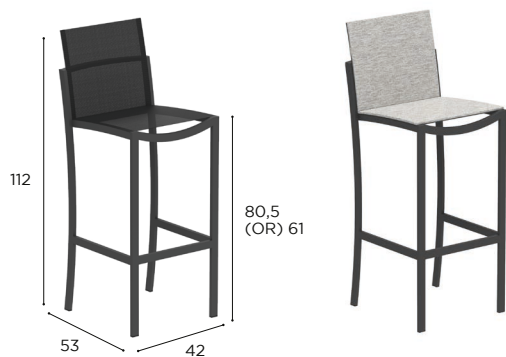

BRUSHED STAINLESS STEEL	ELECTROPOL-STAINLESS STEEL	COATED ALUMINIUM				
	SS	EP	W	PB	S	BR	A
BATYLINE	WU	OZN 43 TEPWU	OZN 43 TWWU				
	CAU	OZN 43 TEPCAU					
	PG			OZN 43 TPBPG	OZN 43 TSPG		
	GRP					OZN 43 TBRGRP	
	ZU	OZN 43 TEPZU					OZN 43 TAZU
CUSHIONS							
PIL OZN 43 T ... (SEAT + BACK)							
CAT. A							
CAT. B							
CAT. C							
LOWERED FRAME (SURCHARGE)