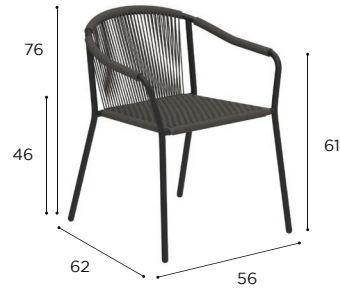

SAMBA

Design by Kris Van Puyvelde

SAMBA SPECIFICATIONS

REFERENCE: STANDARD / LIMITED / ON REQUEST

DINING CHAIR	
REF:	SAM 55...
WEIGHT:	3,5 kg
INFO:	STACKABLE

	COATED ALUMINIUM + WOVEN FIBER		
	PB	BR	A
	SAM 55 PBD	SAM 55 BRGR	SAM 55 AGR
	SEAT & BACK CUSHION		
	PIL SAM 55 L...		
CAT. A	•		
CAT. B	•		
CAT. C	•		

LOW CHAIR	
REF:	SAM 77...
WEIGHT:	4 kg
INFO:	STACKABLE

	COATED ALUMINIUM + WOVEN FIBER		
	PB	BR	A
	SAM 77 PBD	SAM 77 BRGR	SAM 77 AGR
	SEAT & BACK CUSHION		
	PIL SAM 77 L...		
CAT. A	•		
CAT. B	•		
CAT. C	•		

BAR CHAIR	
REF:	SAM 43...
WEIGHT:	5,6 kg
INFO:	LOWERED FRAME ON REQUEST

	COATED ALUMINIUM + WOVEN FIBER		
	PB	BR	A
	SAM 43 PBD	SAM 43 BRGR	SAM 43 AGR
	SEAT & BACK CUSHION		
	PIL SAM 43 L...		
CAT. A	•		
CAT. B	•		
CAT. C	•		
	LOWERED FRAME (SURCHARGE)		
	•		