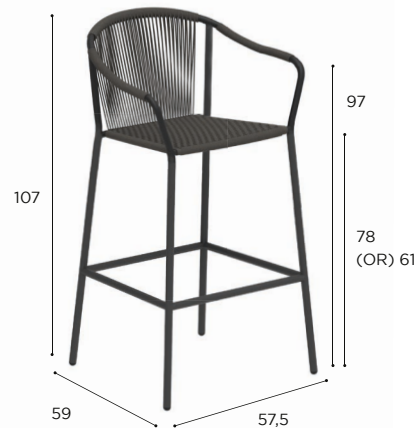

SAMBA

Design by Kris Van Puyvelde

SAMBA SPECIFICATIONS

REFERENCE: STANDARD / LIMITED / ON REQUEST

DINING CHAIR	
REF:	SAM 55...
WEIGHT:	3,5 kg
INFO:	STACKABLE

	COATED ALUMINIUM + WOVEN FIBER		
	PB	BR	A
	SAM 55 PBD	SAM 55 BRGR	SAM 55 AGR
	SEAT & BACK CUSHION		
	PIL SAM 55 L...		
CAT. A	•		
CAT. B	•		
CAT. C	•		

LOW CHAIR	
REF:	SAM 77...
WEIGHT:	4 kg
INFO:	STACKABLE

	COATED ALUMINIUM + WOVEN FIBER		
	PB	BR	A
	SAM 77 PBD	SAM 77 BRGR	SAM 77 AGR
	SEAT & BACK CUSHION		
	PIL SAM 77 L...		
CAT. A	•		
CAT. B	•		
CAT. C	•		

BAR CHAIR	
REF:	SAM 43...
WEIGHT:	5,6 kg
INFO:	LOWERED FRAME ON REQUEST

	COATED ALUMINIUM + WOVEN FIBER		
	PB	BR	A
	SAM 43 PBD	SAM 43 BRGR	SAM 43 AGR
	SEAT & BACK CUSHION		
	PIL SAM 43 L...		
CAT. A	•		
CAT. B	•		
CAT. C	•		
	LOWERED FRAME (SURCHARGE)		
	•		