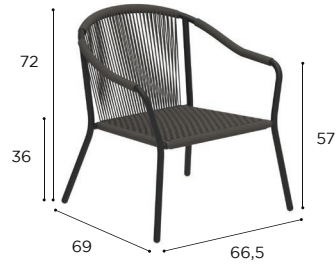

SAMBA

Design by Kris Van Puyvelde

SAMBA SPECIFICATIONS

REFERENCE: STANDARD / LIMITED / ON REQUEST

DINING CHAIR	
REF:	SAM 55...
WEIGHT:	3,5 kg
INFO:	STACKABLE

	COATED ALUMINIUM + WOVEN FIBER		
	PB	BR	A
	SAM 55 PBD	SAM 55 BRGR	SAM 55 AGR
	SEAT & BACK CUSHION		
	PIL SAM 55 L...		
CAT. A	•		
CAT. B	•		
CAT. C	•		

LOW CHAIR	
REF:	SAM 77...
WEIGHT:	4 kg
INFO:	STACKABLE

	COATED ALUMINIUM + WOVEN FIBER		
	PB	BR	A
	SAM 77 PBD	SAM 77 BRGR	SAM 77 AGR
	SEAT & BACK CUSHION		
	PIL SAM 77 L...		
CAT. A	•		
CAT. B	•		
CAT. C	•		

BAR CHAIR	
REF:	SAM 43...
WEIGHT:	5,6 kg
INFO:	LOWERED FRAME ON REQUEST

	COATED ALUMINIUM + WOVEN FIBER		
	PB	BR	A
	SAM 43 PBD	SAM 43 BRGR	SAM 43 AGR
	SEAT & BACK CUSHION		
	PIL SAM 43 L...		
CAT. A	•		
CAT. B	•		
CAT. C	•		
	LOWERED FRAME (SURCHARGE)		
	•		