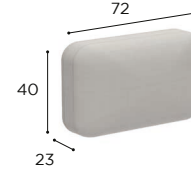

NATURAL LINEN DOT
REF: NLD - CAT. B

NATURAL WHITE DOT
REF: NWD - CAT. B

CALYPSO LOUNGE CUSHIONS

	COMFORT CUSHIONS (BACK)			COMFORT CUSHION (SIDE)
	PIL BRH 5040P...	PIL BRH 6040P...	PIL BRH 7240P...	PIL BRS 4030P...
STAND.	•	•	•	•
CAT. A	•	•	•	•
CAT. B	•	•	•	•
CAT. C	•	•	•	•

CALYPSO LOUNGE SPECIFICATIONS

STANDARD / LIMITED / ON REQUEST

ONE SEATER	
REF:	CLYL 70...
WEIGHT:	20,3 kg
INFO:	ASSEMBLING NEEDED

TEAK + WEAVING	
	W
	CLYL 70KK
	•
SEAT CUSHION	
	PIL CLYL 70 SED...
STAND.	•
CAT. A	•
CAT. B	•
CAT. C	•