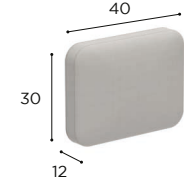

NATURAL LINEN DOT
REF: NLD - CAT. B

NATURAL WHITE DOT
REF: NWD - CAT. B

CALYPSO LOUNGE CUSHIONS

	COMFORT CUSHIONS (BACK)			COMFORT CUSHION (SIDE)
	PIL BRH 5040P...	PIL BRH 6040P...	PIL BRH 7240P...	PIL BRS 4030P...
STAND.	•	•	•	•
CAT. A	•	•	•	•
CAT. B	•	•	•	•
CAT. C	•	•	•	•

CALYPSO LOUNGE SPECIFICATIONS

STANDARD / LIMITED / ON REQUEST

ONE SEATER	
REF:	CLYL 70...
WEIGHT:	20,3 kg
INFO:	ASSEMBLING NEEDED

TEAK + WEAVING	
	W
	CLYL 70KK
	•
SEAT CUSHION	
	PIL CLYL 70 SED...
STAND.	•
CAT. A	•
CAT. B	•
CAT. C	•