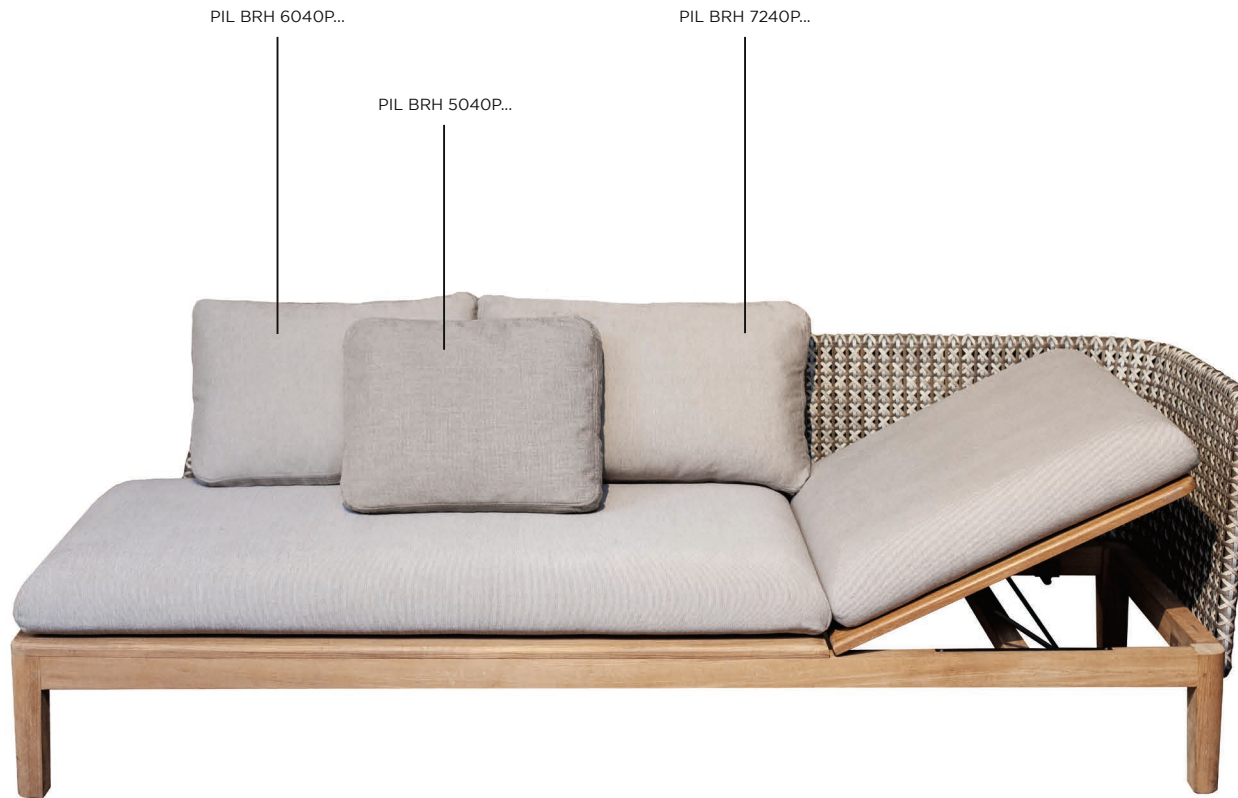

NATURAL LINEN DOT
REF: NLD - CAT. B

NATURAL WHITE DOT
REF: NWD - CAT. B

CALYPSO LOUNGE CUSHIONS

	COMFORT CUSHIONS (BACK)			COMFORT CUSHION (SIDE)
	PIL BRH 5040P...	PIL BRH 6040P...	PIL BRH 7240P...	PIL BRS 4030P...
STAND.	•	•	•	•
CAT. A	•	•	•	•
CAT. B	•	•	•	•
CAT. C	•	•	•	•

CALYPSO LOUNGE SPECIFICATIONS

STANDARD / LIMITED / ON REQUEST

ONE SEATER	
REF:	CLYL 70...
WEIGHT:	20,3 kg
INFO:	ASSEMBLING NEEDED

TEAK + WEAVING	
	W
	CLYL 70KK
	•
SEAT CUSHION	
	PIL CLYL 70 SED...
STAND.	•
CAT. A	•
CAT. B	•
CAT. C	•