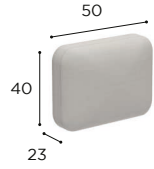

NATURAL LINEN DOT
REF: NLD - CAT. B

NATURAL WHITE DOT
REF: NWD - CAT. B

CALYPSO LOUNGE CUSHIONS

	COMFORT CUSHIONS (BACK)			COMFORT CUSHION (SIDE)
	PIL BRH 5040P...	PIL BRH 6040P...	PIL BRH 7240P...	PIL BRS 4030P...
STAND.	•	•	•	•
CAT. A	•	•	•	•
CAT. B	•	•	•	•
CAT. C	•	•	•	•

CALYPSO LOUNGE SPECIFICATIONS

STANDARD / LIMITED / ON REQUEST

ONE SEATER	
REF:	CLYL 70...
WEIGHT:	20,3 kg
INFO:	ASSEMBLING NEEDED

TEAK + WEAVING	
	W
	CLYL 70KK
	•
SEAT CUSHION	
	PIL CLYL 70 SED...
STAND.	•
CAT. A	•
CAT. B	•
CAT. C	•