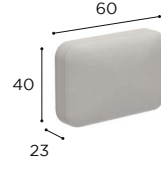

NATURAL LINEN DOT
REF: NLD - CAT. B

NATURAL WHITE DOT
REF: NWD - CAT. B

CALYPSO LOUNGE CUSHIONS

	COMFORT CUSHIONS (BACK)			COMFORT CUSHION (SIDE)
	PIL BRH 5040P...	PIL BRH 6040P...	PIL BRH 7240P...	PIL BRS 4030P...
STAND.	•	•	•	•
CAT. A	•	•	•	•
CAT. B	•	•	•	•
CAT. C	•	•	•	•

CALYPSO LOUNGE SPECIFICATIONS

STANDARD / LIMITED / ON REQUEST

ONE SEATER	
REF:	CLYL 70...
WEIGHT:	20,3 kg
INFO:	ASSEMBLING NEEDED

TEAK + WEAVING	
	W
	CLYL 70KK
	•
SEAT CUSHION	
	PIL CLYL 70 SED...
STAND.	•
CAT. A	•
CAT. B	•
CAT. C	•