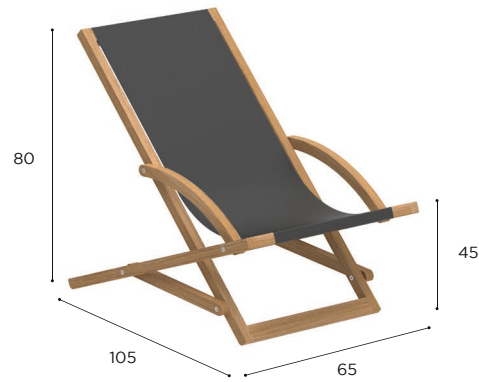

# BEACHER

Design by Kris Van Puyvelde

# BEACHER SPECIFICATIONS

STANDARD / LIMITED / ON REQUEST

FOLDABLE CHAIR	
REF:	BEA 65...
WEIGHT:	6 kg
INFO:	FOLDABLE 1 SLING INCLUDED IN FRAME PRICE

TEAK	CHAIR FRAME
W	BEA 65

	SLING
TEXTILE	WU PIL BEA 65SWU
	EU PIL BEA 65SEU
	ROU PIL BEA 65SROU
	CAU PIL BEA 65SCAU
	ZU PIL BEA 65SZU
BATYLINE	TER PIL BEA 65STER
	WU PIL BEA 65STWU
	EU PIL BEA 65STEU
	CAU PIL BEA 65STCAU
	BRU PIL BEA 65STBRU
	ZU PIL BEA 65STZU
	TQF PIL BEA 65STTQF
ORU PIL BEA 65STORU	